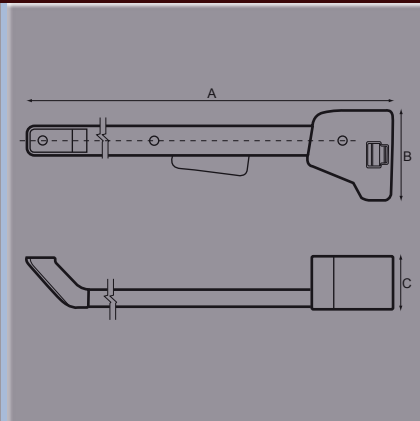

Anti Burst Cab Locks

Part No.	A	B	C	D	E	F	G	H	Finish
6000579	mm120	74	74	45					Yellow Galvanised Steel
6000580	mm120	74	74	45					Yellow Galvanised Steel

Part No. 6000579 is left-hand.

Part No. 6000580 is right-hand as illustration.

Handle cover black plastic. Supplied with separate reinforcement plate.

Squeeze Locks

Part No.	A	B	C	D	E	F	G	H	Finish
5090	mm 535	87	50						Black
5095	mm 535	87	50						Black
5091	mm 535	87	50						Black

Anti burst plant on lock with integral handle and squeeze release lever.

Part No. 5091: - PSV specification with red squeeze lever and integral "Door Open" micro switch.

Locks require Part No. 6000583 striker and external push button handle.

Part No. 5090 Left hand illustrated

Spring Bolt

Part No.	A	B	C	D	E	F	G	H	Finish
4998-3	mm 62	57	34	45	88	125	43		Gold Passivated

G = projection.

Visit our website

www.stedall.co.uk

to see our latest new products