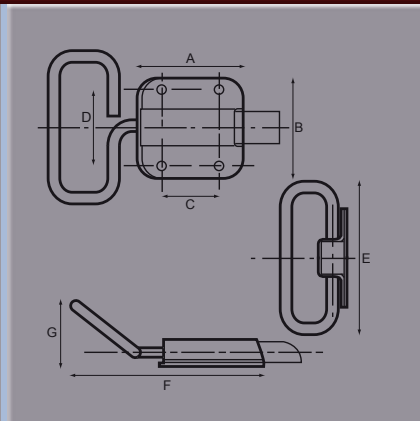

Anti Burst Cab Locks

Part No.	A	B	C	D	E	F	G	H	Finish
6000579	mm120	74	74	45					Yellow Galvanised Steel
6000580	mm120	74	74	45					Yellow Galvanised Steel

Part No. 6000579 is left-hand.

Part No. 6000580 is right-hand as illustration.

Handle cover black plastic. Supplied with separate reinforcement plate.

Squeeze Locks

Part No.	A	B	C	D	E	F	G	H	Finish
5090	mm 535	87	50						Black
5095	mm 535	87	50						Black
5091	mm 535	87	50						Black

Anti burst plant on lock with integral handle and squeeze release lever.

Part No. 5091: - PSV specification with red squeeze lever and integral "Door Open" micro switch.

Locks require Part No. 6000583 striker and external push button handle.

Part No. 5090 Left hand illustrated

Spring Bolt

Part No.	A	B	C	D	E	F	G	H	Finish
4998-3	mm 62	57	34	45	88	125	43		Gold Passivated

G = projection.

Visit our website

www.stedall.co.uk

to see our latest new products