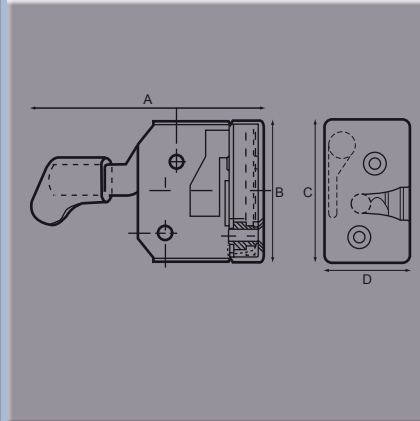

Anti Burst Cab Locks

Part No.	A	B	C	D	E	F	G	H	Finish
6000579	mm120	74	74	45					Yellow Galvanised Steel
6000580	mm120	74	74	45					Yellow Galvanised Steel

Part No. 6000579 is left-hand.

Part No. 6000580 is right-hand as illustration.

Handle cover black plastic. Supplied with separate reinforcement plate.

Squeeze Locks

Part No.	A	B	C	D	E	F	G	H	Finish
5090	mm 535	87	50						Black
5095	mm 535	87	50						Black
5091	mm 535	87	50						Black

Anti burst plant on lock with integral handle and squeeze release lever.

Part No. 5091: - PSV specification with red squeeze lever and integral "Door Open" micro switch.

Locks require Part No. 6000583 striker and external push button handle.

Part No. 5090 Left hand illustrated

Spring Bolt

Part No.	A	B	C	D	E	F	G	H	Finish
4998-3	mm 62	57	34	45	88	125	43		Gold Passivated

G = projection.

Visit our website

www.stedall.co.uk

to see our latest new products