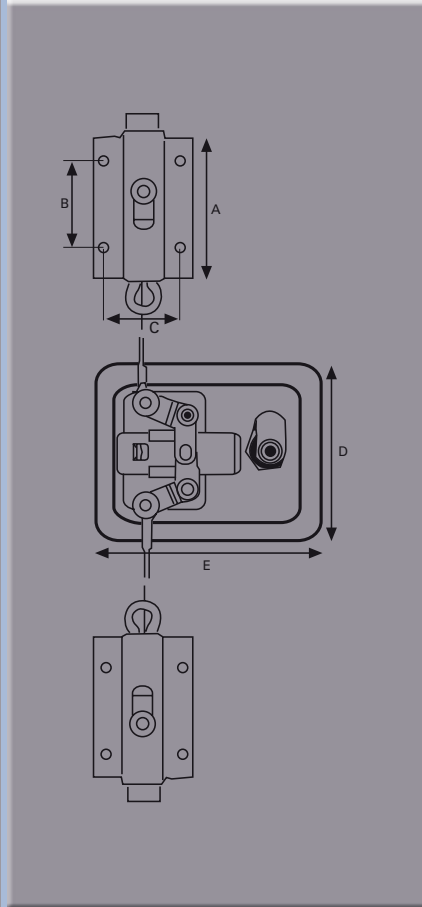

## Paddle Handle Sets

Part No.	A	B	C	D	E	F	G	H	Finish
<b>2-1-DLC</b>	mm 78	48	43	108	140				Zinc Plated
Locking									
<b>2-1-DLC-SS</b>	mm 78	48	43	108	140				Stainless Steel
Locking									

Slam action  
 Cable lengths supplied 515mm x 2.

## Folding T Handle

Part No.	A	B	C	D	E	F	G	H	Finish
<b>9030</b>	mm150	120	72	55	28				Black

Material : Glass fibre filled nylon, pin & spring manufactured from stainless steel  
 Handle held in position by means of two 'U' brackets at rear.

## Folding T Handle

Part No.	A	B	C	D	E	F	G	H	Finish
<b>1-DTL-SS</b>	mm120	125	69	68	30	95			Stainless Steel

Keyed alike.  
 Neoprene gasket supplied.