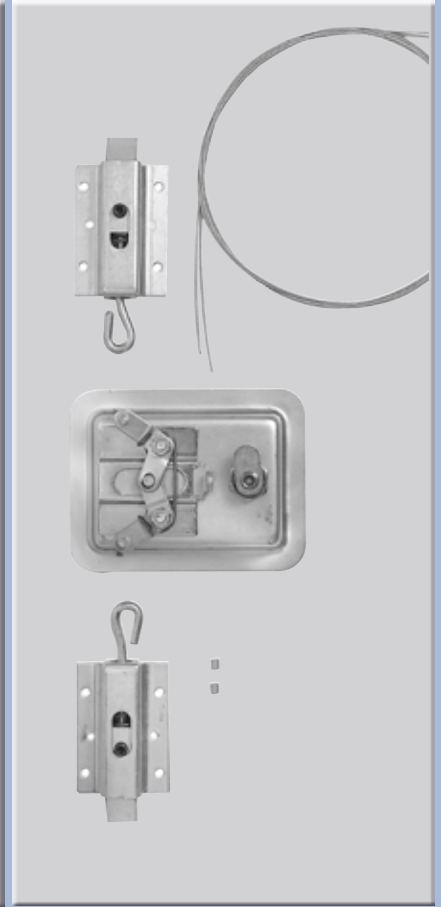

# Paddle Handles

## Paddle Handle Sets

Part No.	A	B	C	D	E	F	G	H	Finish
<b>2-1-DLC</b>	mm 78	48	43	108	140				Zinc Plated
Locking									
<b>2-1-DLC-SS</b>	mm 78	48	43	108	140				Stainless Steel
Locking									

Slam action  
 Cable lengths supplied 515mm x 2.

## Folding T Handle

Part No.	A	B	C	D	E	F	G	H	Finish
<b>9030</b>	mm150	120	72	55	28				Black

Material : Glass fibre filled nylon, pin & spring manufactured from stainless steel  
 Handle held in position by means of two 'U' brackets at rear.

## Folding T Handle

Part No.	A	B	C	D	E	F	G	H	Finish
<b>1-DTL-SS</b>	mm120	125	69	68	30	95			Stainless Steel

Keyed alike.  
 Neoprene gasket supplied.