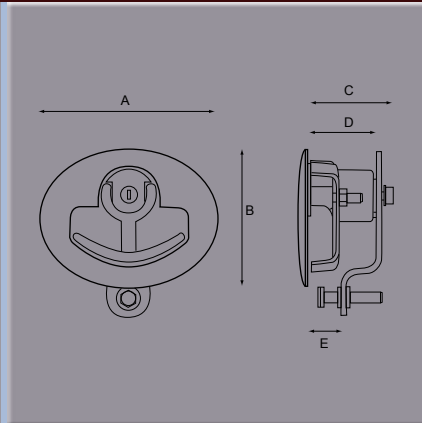

## Paddle Handle Sets

Part No.	A	B	C	D	E	F	G	H	Finish
<b>2-1-DLC</b>	mm 78	48	43	108	140				Zinc Plated
Locking									
<b>2-1-DLC-SS</b>	mm 78	48	43	108	140				Stainless Steel
Locking									

Slam action  
 Cable lengths supplied 515mm x 2.

## Folding T Handle

Part No.	A	B	C	D	E	F	G	H	Finish
<b>9030</b>	mm150	120	72	55	28				Black

Material : Glass fibre filled nylon, pin & spring manufactured from stainless steel  
 Handle held in position by means of two 'U' brackets at rear.

## Folding T Handle

Part No.	A	B	C	D	E	F	G	H	Finish
<b>1-DTL-SS</b>	mm120	125	69	68	30	95			Stainless Steel

Keyed alike.  
 Neoprene gasket supplied.