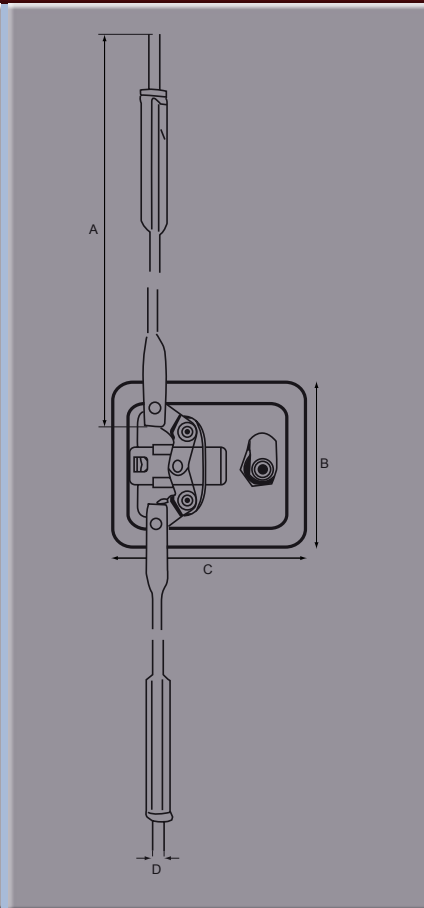

Paddle Handle Sets

Part No.	A	B	C	D	E	F	G	H	Finish
2-1-DLR Locking	mm760	108	140	10					Zinc Plated
2-1-DR-SS Non Locking	mm760	108	140	10					Stainless Steel
2-1-DLR-SS Locking	mm760	108	140	10					Stainless Steel

Manual action version.

2 rods supplied.

Paddle Handle Sets

Part No.	A	B	C	D	E	F	G	H	Finish
2-1-DL Locking	mm 78	48	43	108	140				Zinc Plated
2-1-D-SS Non Locking	mm 78	48	43	108	140				Stainless Steel
2-1-DL-SS Locking	mm 78	48	43	108	140				Stainless Steel

Slam Action

Rod length 760mm

2 rods supplied.