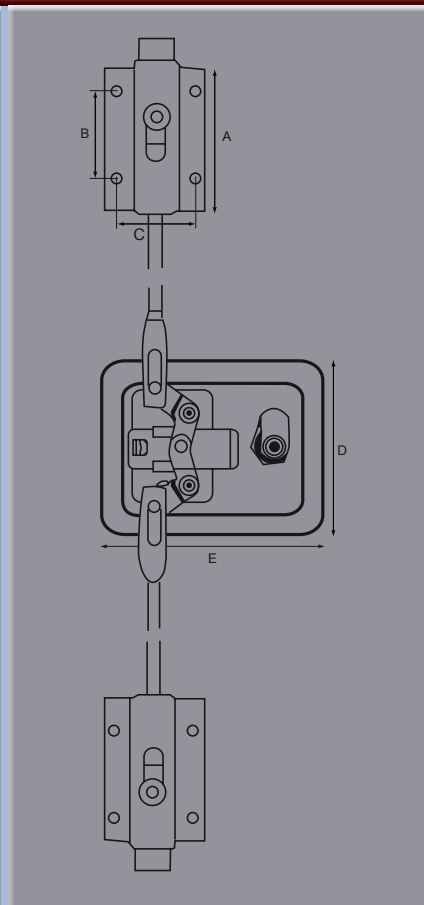

Paddle Handle Sets

Part No.	A	B	C	D	E	F	G	H	Finish
2-1-DLR Locking	mm760	108	140	10					Zinc Plated
2-1-DR-SS Non Locking	mm760	108	140	10					Stainless Steel
2-1-DLR-SS Locking	mm760	108	140	10					Stainless Steel

Manual action version.

2 rods supplied.

Paddle Handle Sets

Part No.	A	B	C	D	E	F	G	H	Finish
2-1-DL Locking	mm 78	48	43	108	140				Zinc Plated
2-1-D-SS Non Locking	mm 78	48	43	108	140				Stainless Steel
2-1-DL-SS Locking	mm 78	48	43	108	140				Stainless Steel

Slam Action

Rod length 760mm

2 rods supplied.