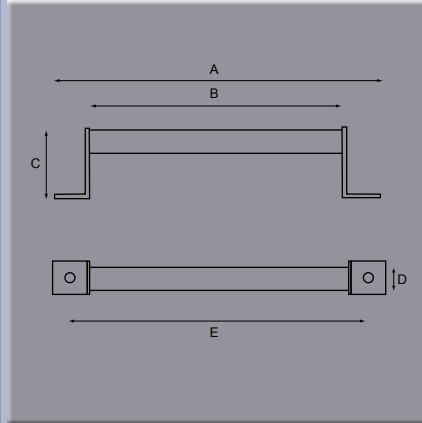

+44 (0)1454 319524
 sales@stedall.co.uk
 www.stedall.co.uk

Grab Handles

Bow Handle

Part No.	A	B	C	D	E	F	G	H	Finish
6433	mm150	117	136	15					Chrome Plated

Stainless Steel Grab Handle

Part No.	A	B	C	D	E	F	G	H	Finish
0719 18612	mm345	275	46	20	310				Stainless Steel

Fixing holes: 8.5mm

Fold Flat Handle

Part No.	A	B	C	D	E	F	G	H	Finish
6518	mm145	32	36	120	5				Black

E – hole countersunk to 9mm.

Handle material ABS.

Chrome plated brackets.

Inside Handle

Part No.	A	B	C	D	E	F	G	H	Finish
74H	mm125	23	30						Zinc Plated