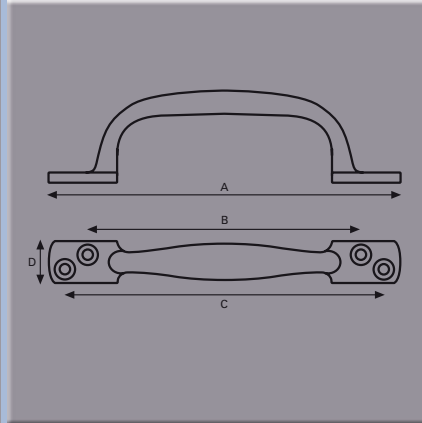

+44 (0)1454 319524
 sales@stedall.co.uk
 www.stedall.co.uk

Grab Handles

Bow Handle

Part No.	A	B	C	D	E	F	G	H	Finish
6433	mm150	117	136	15					Chrome Plated

Stainless Steel Grab Handle

Part No.	A	B	C	D	E	F	G	H	Finish
0719 18612	mm345	275	46	20	310				Stainless Steel

Fixing holes: 8.5mm

Fold Flat Handle

Part No.	A	B	C	D	E	F	G	H	Finish
6518	mm145	32	36	120	5				Black

E – hole countersunk to 9mm.

Handle material ABS.

Chrome plated brackets.

Inside Handle

Part No.	A	B	C	D	E	F	G	H	Finish
74H	mm125	23	30						Zinc Plated