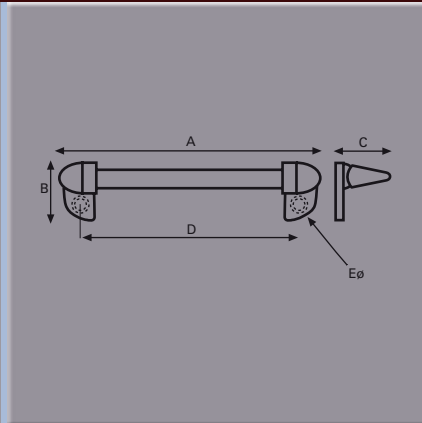

+44 (0)1454 319524
 sales@stedall.co.uk
 www.stedall.co.uk

Grab Handles

Bow Handle

Part No.	A	B	C	D	E	F	G	H	Finish
6433	mm150	117	136	15					Chrome Plated

Stainless Steel Grab Handle

Part No.	A	B	C	D	E	F	G	H	Finish
0719 18612	mm345	275	46	20	310				Stainless Steel

Fixing holes: 8.5mm

Fold Flat Handle

Part No.	A	B	C	D	E	F	G	H	Finish
6518	mm145	32	36	120	5				Black

E – hole countersunk to 9mm.

Handle material ABS.

Chrome plated brackets.

Inside Handle

Part No.	A	B	C	D	E	F	G	H	Finish
74H	mm125	23	30						Zinc Plated