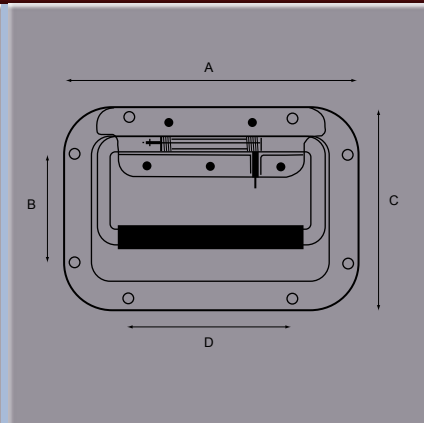

## Chest Handle

Part No.	A	B	C	D	E	F	G	H	Finish
<b>7216-2</b>	mm110	75	82	37	59				Black Powder Coated

2 part handle

## Stainless Steel Chest Handle

Part No.	A	B	C	D	E	F	G	H	Finish
<b>0719 20437</b>	mm 91	38	53	27	120				Stainless Steel

5.5 mm fixing holes

## Recessed Door Pull Handle

Part No.	A	B	C	D	E	F	G	H	Finish
<b>0719 20397</b>	mm162	60	112	90					Stainless Steel

Flush mounted door pull with return spring. Handle has black PVC sleeve.  
Fixing holes: 5mm  
Depth: 10mm