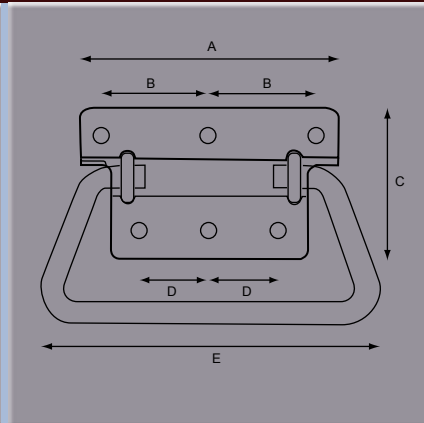

## Chest Handle

Part No.	A	B	C	D	E	F	G	H	Finish
<b>7216-2</b>	mm110	75	82	37	59				Black Powder Coated

2 part handle

## Stainless Steel Chest Handle

Part No.	A	B	C	D	E	F	G	H	Finish
<b>0719 20437</b>	mm 91	38	53	27	120				Stainless Steel

5.5 mm fixing holes

## Recessed Door Pull Handle

Part No.	A	B	C	D	E	F	G	H	Finish
<b>0719 20397</b>	mm162	60	112	90					Stainless Steel

Flush mounted door pull with return spring. Handle has black PVC sleeve.  
Fixing holes: 5mm  
Depth: 10mm