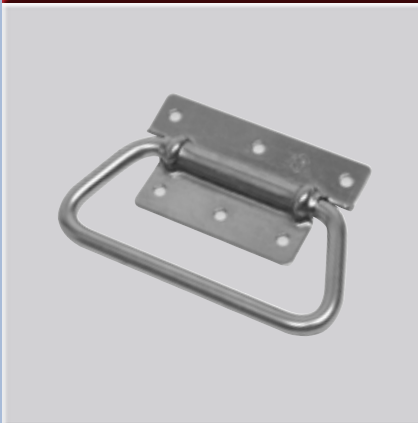

## Chest Handle

Part No.	A	B	C	D	E	F	G	H	Finish
<b>7216-2</b>	mm110	75	82	37	59				Black Powder Coated

2 part handle

## Stainless Steel Chest Handle

Part No.	A	B	C	D	E	F	G	H	Finish
<b>0719 20437</b>	mm 91	38	53	27	120				Stainless Steel

5.5 mm fixing holes

## Recessed Door Pull Handle

Part No.	A	B	C	D	E	F	G	H	Finish
<b>0719 20397</b>	mm162	60	112	90					Stainless Steel

Flush mounted door pull with return spring. Handle has black PVC sleeve.  
Fixing holes: 5mm  
Depth: 10mm