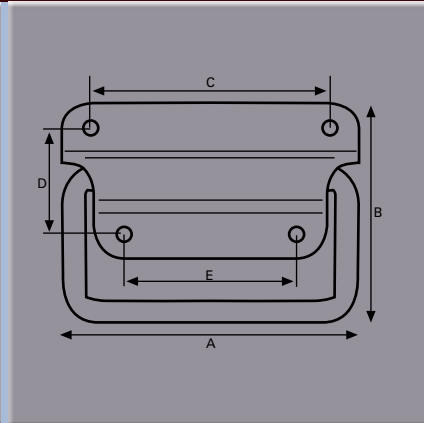

## Chest Handle

Part No.	A	B	C	D	E	F	G	H	Finish
<b>7216-2</b>	mm110	75	82	37	59				Black Powder Coated

2 part handle

## Stainless Steel Chest Handle

Part No.	A	B	C	D	E	F	G	H	Finish
<b>0719 20437</b>	mm 91	38	53	27	120				Stainless Steel

5.5 mm fixing holes

## Recessed Door Pull Handle

Part No.	A	B	C	D	E	F	G	H	Finish
<b>0719 20397</b>	mm162	60	112	90					Stainless Steel

Flush mounted door pull with return spring. Handle has black PVC sleeve.  
Fixing holes: 5mm  
Depth: 10mm