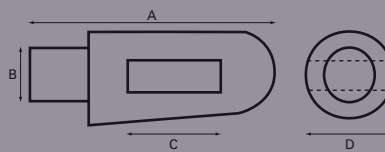

+44 (0)1454 319524
 sales@stedall.co.uk
 www.stedall.co.uk

Dropside Fittings

Aluminium Hinge with Steel Bush

Part No.	A	B	C	D	E	F	G	H	Finish
1054	mm 91	10	102	12	42				Self Colour

Steel bush zinc plated

Drop Forged Lug

Part No.	A	B	C	D	E	F	G	H	Finish
6186	mm 47	12	20	19					Self Colour

Flat drop Forged Cotter

Part No.	A	B	C	D	E	F	G	H	Finish
6187	mm 90	26	66	4	6				Self Colour

Fitted with 191mm chain