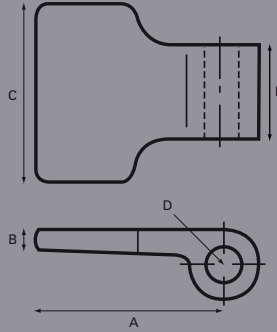

+44 (0)1454 319524
 sales@stedall.co.uk
 www.stedall.co.uk

Dropside Fittings

Aluminium Hinge with Steel Bush

Part No.	A	B	C	D	E	F	G	H	Finish
1054	mm 91	10	102	12	42				Self Colour

Steel bush zinc plated

Drop Forged Lug

Part No.	A	B	C	D	E	F	G	H	Finish
6186	mm 47	12	20	19					Self Colour

Flat drop Forged Cotter

Part No.	A	B	C	D	E	F	G	H	Finish
6187	mm 90	26	66	4	6				Self Colour

Fitted with 191mm chain