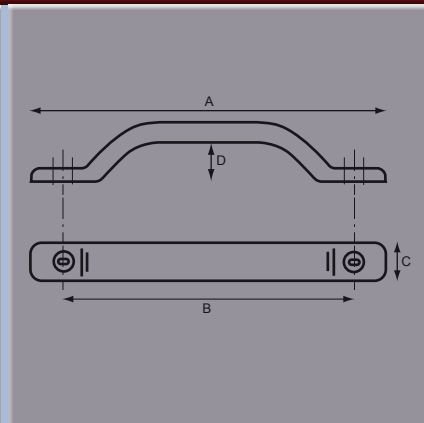

Glass fibre polyamide handle complete with integral screw covers.

Moulded Grab Handle

Part No.	A	B	C	D	E	F	G	H	Finish
1526	mm145	26	35	43	117				Black

Material: Glass filled UV stabilised Nylon 6

M8 thread brass inserts

Moulded Grab Handle

Part No.	A	B	C	D	E	F	G	H	Finish
610	mm245	200	24	30					Black

Plastic grab handle.