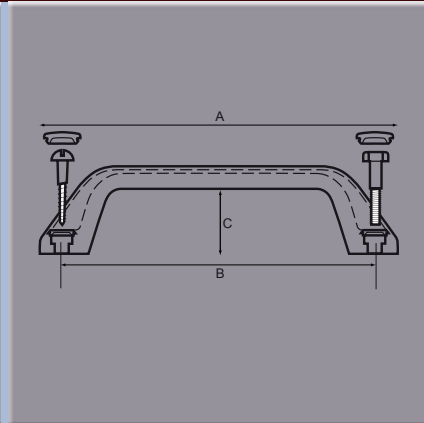

Moulded Grab Handle

Part No.	A	B	C	D	E	F	G	H	Finish
5810062	mm171	149	31						Black

Glass fibre polyamide handle complete with screw covers.

Moulded Grab Handle

Part No.	A	B	C	D	E	F	G	H	Finish
1/30357	mm170	25	136	30					Black

Glass fibre polyamide handle complete with integral screw covers.

Moulded Grab Handle

Part No.	A	B	C	D	E	F	G	H	Finish
1526	mm145	26	35	43	117				Black

Material: Glass filled UV stabilised Nylon 6

M8 thread brass inserts

Moulded Grab Handle

Part No.	A	B	C	D	E	F	G	H	Finish
610	mm245	200	24	30					Black

Plastic grab handle.