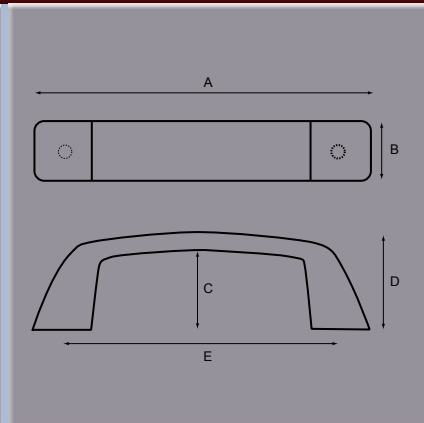

Moulded Grab Handle

Part No.	A	B	C	D	E	F	G	H	Finish
5810062	mm171	149	31						Black

Glass fibre polyamide handle complete with screw covers.

Moulded Grab Handle

Part No.	A	B	C	D	E	F	G	H	Finish
1/30357	mm170	25	136	30					Black

Glass fibre polyamide handle complete with integral screw covers.

Moulded Grab Handle

Part No.	A	B	C	D	E	F	G	H	Finish
1526	mm145	26	35	43	117				Black

Material: Glass filled UV stabilised Nylon 6

M8 thread brass inserts

Moulded Grab Handle

Part No.	A	B	C	D	E	F	G	H	Finish
610	mm245	200	24	30					Black

Plastic grab handle.