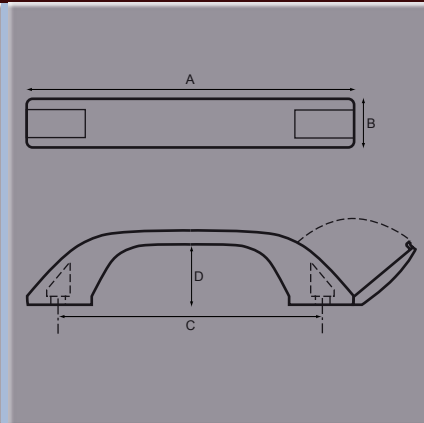

Moulded Grab Handle

Part No.	A	B	C	D	E	F	G	H	Finish
5810062	mm171	149	31						Black

Glass fibre polyamide handle complete with screw covers.

Moulded Grab Handle

Part No.	A	B	C	D	E	F	G	H	Finish
1/30357	mm170	25	136	30					Black

Glass fibre polyamide handle complete with integral screw covers.

Moulded Grab Handle

Part No.	A	B	C	D	E	F	G	H	Finish
1526	mm145	26	35	43	117				Black

Material: Glass filled UV stabilised Nylon 6

M8 thread brass inserts

Moulded Grab Handle

Part No.	A	B	C	D	E	F	G	H	Finish
610	mm245	200	24	30					Black

Plastic grab handle.