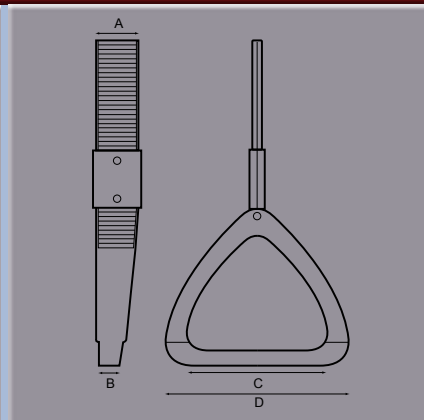

Handrail Tube

Part No.	A	B	C	D	E	F	G	H	Finish
6170-17	mm 30	2							Self Colour
6170-18	mm 35	2							Self Colour

Inverted diamond steel tube.
Supplied in 3 metre lengths.

Handrail Fitting

Part No.	A	B	C	D	E	F	G	H	Finish
6170-21	mm 51	73	90	66	30				Black
6170-22	mm 51	73	90	66	35				Black

End Socket - 2 part set
Material: Reinforced polyamide

Handrail Fitting

Part No.	A	B	C	D	E	F	G	H	Finish
6170-23	mm 30	60	90	66	45				Black End Bracket
6170-24	mm 30	60	90	66	45				Black Centre Bracket

Material: Reinforced polyamide

Hanging Handle

Part No.	A	B	C	D	E	F	G	H	Finish
9303Y	mm 25	18	85	125					Yellow

Yellow plastic handle with grey knitted nylon strap supplied complete with plastic strap staple