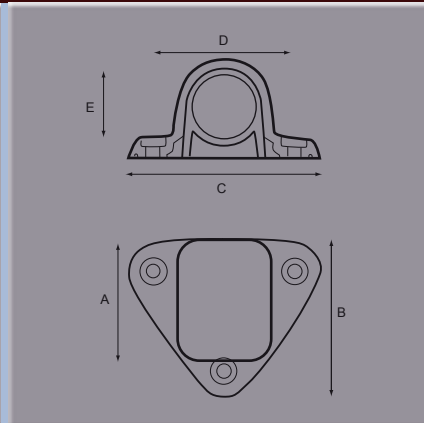

Handrail Tube

Part No.	A	B	C	D	E	F	G	H	Finish
6170-17	mm 30	2							Self Colour
6170-18	mm 35	2							Self Colour

Inverted diamond steel tube.
Supplied in 3 metre lengths.

Handrail Fitting

Part No.	A	B	C	D	E	F	G	H	Finish
6170-21	mm 51	73	90	66	30				Black
6170-22	mm 51	73	90	66	35				Black

End Socket - 2 part set
Material: Reinforced polyamide

Handrail Fitting

Part No.	A	B	C	D	E	F	G	H	Finish
6170-23	mm 30	60	90	66	45				Black End Bracket
6170-24	mm 30	60	90	66	45				Black Centre Bracket

Material: Reinforced polyamide

Hanging Handle

Part No.	A	B	C	D	E	F	G	H	Finish
9303Y	mm 25	18	85	125					Yellow

Yellow plastic handle with grey knitted nylon strap supplied complete with plastic strap staple