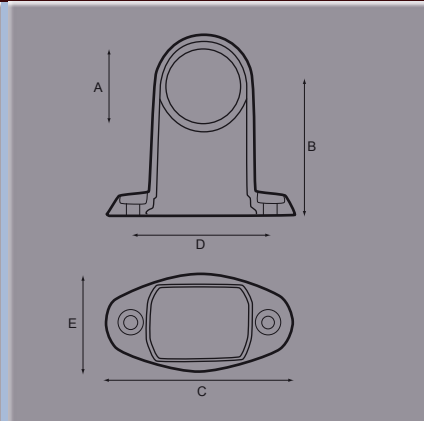

Handrail Tube

Part No.	A	B	C	D	E	F	G	H	Finish
6170-17	mm 30	2							Self Colour
6170-18	mm 35	2							Self Colour

Inverted diamond steel tube.
Supplied in 3 metre lengths.

Handrail Fitting

Part No.	A	B	C	D	E	F	G	H	Finish
6170-21	mm 51	73	90	66	30				Black
6170-22	mm 51	73	90	66	35				Black

End Socket - 2 part set
Material: Reinforced polyamide

Handrail Fitting

Part No.	A	B	C	D	E	F	G	H	Finish
6170-23	mm 30	60	90	66	45				Black End Bracket
6170-24	mm 30	60	90	66	45				Black Centre Bracket

Material: Reinforced polyamide

Hanging Handle

Part No.	A	B	C	D	E	F	G	H	Finish
9303Y	mm 25	18	85	125					Yellow

Yellow plastic handle with grey knitted nylon strap supplied complete with plastic strap staple