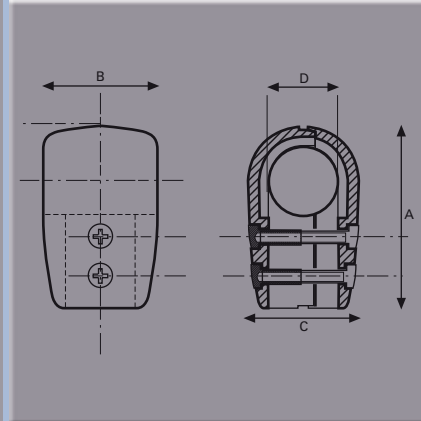

Handrail Fittings

Handrail Fitting

Part No.	A	B	C	D	E	F	G	H	Finish
6170-7	mm 89	50	50	30					Black
6170-8	mm 89	55	55	35					Black

Tee connector – 2 part set.

Material: Reinforced polyamide.

Supplied complete with stainless steel clamping screws.

Handrail Fitting

Part No.	A	B	C	D	E	F	G	H	Finish
6170-9	mm128	50	50	30					Black
6170-10	mm128	55	55	35					Black

4 way connector – 2 part set.

Material: Reinforced polyamide.

Supplied complete with stainless steel clamping screws.

Handrail Fitting

Part No.	A	B	C	D	E	F	G	H	Finish
6170-11	mm 82	50	50	30	6				Black
6170-12	mm 87	55	55	35	6				Black

Partition clamps – 2 part set.

Material: Reinforced polyamide

Supplied complete with stainless steel clamping screw

Handrail Fitting

Part No.	A	B	C	D	E	F	G	H	Finish
6170-15	mm 92	92	55	30					Black
6170-16	mm 92	92	55	35					Black

90° elbow connector – 2 part set.

Material: Reinforced polyamide

Supplied complete with stainless steel clamping screws