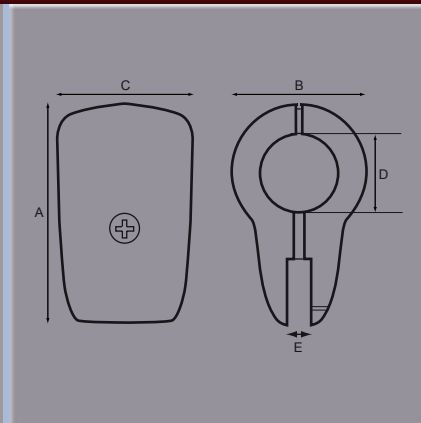

Handrail Fittings

Handrail Fitting

Part No.	A	B	C	D	E	F	G	H	Finish
6170-7	mm 89	50	50	30					Black
6170-8	mm 89	55	55	35					Black

Tee connector – 2 part set.

Material: Reinforced polyamide.

Supplied complete with stainless steel clamping screws.

Handrail Fitting

Part No.	A	B	C	D	E	F	G	H	Finish
6170-9	mm128	50	50	30					Black
6170-10	mm128	55	55	35					Black

4 way connector – 2 part set.

Material: Reinforced polyamide.

Supplied complete with stainless steel clamping screws.

Handrail Fitting

Part No.	A	B	C	D	E	F	G	H	Finish
6170-11	mm 82	50	50	30	6				Black
6170-12	mm 87	55	55	35	6				Black

Partition clamps – 2 part set.

Material: Reinforced polyamide

Supplied complete with stainless steel clamping screw

Handrail Fitting

Part No.	A	B	C	D	E	F	G	H	Finish
6170-15	mm 92	92	55	30					Black
6170-16	mm 92	92	55	35					Black

90° elbow connector – 2 part set.

Material: Reinforced polyamide

Supplied complete with stainless steel clamping screws