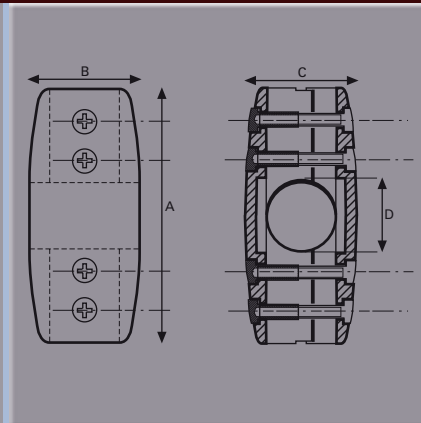

Handrail Fittings

Handrail Fitting

Part No.	A	B	C	D	E	F	G	H	Finish
6170-7	mm 89	50	50	30					Black
6170-8	mm 89	55	55	35					Black

Tee connector – 2 part set.

Material: Reinforced polyamide.

Supplied complete with stainless steel clamping screws.

Handrail Fitting

Part No.	A	B	C	D	E	F	G	H	Finish
6170-9	mm128	50	50	30					Black
6170-10	mm128	55	55	35					Black

4 way connector – 2 part set.

Material: Reinforced polyamide.

Supplied complete with stainless steel clamping screws.

Handrail Fitting

Part No.	A	B	C	D	E	F	G	H	Finish
6170-11	mm 82	50	50	30	6				Black
6170-12	mm 87	55	55	35	6				Black

Partition clamps – 2 part set.

Material: Reinforced polyamide

Supplied complete with stainless steel clamping screw

Handrail Fitting

Part No.	A	B	C	D	E	F	G	H	Finish
6170-15	mm 92	92	55	30					Black
6170-16	mm 92	92	55	35					Black

90° elbow connector – 2 part set.

Material: Reinforced polyamide

Supplied complete with stainless steel clamping screws