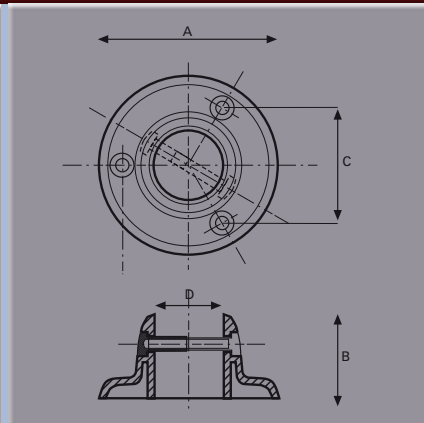

PVC Coated Handrail Tube

Part No.	A	B	C	D	E	F	G	H	Finish
6170-1	mm 30	1							Grey
6170-2	mm 35	1							Grey
6170-19	mm 30	1							Yellow
6170-20	mm 35	1							Yellow

Grey and yellow supplied in 3 metre lengths.

Coating – PVC.

Handrail Fitting

Part No.	A	B	C	D	E	F	G	H	Finish
6170-3	mm 90	42	58	30					Black
6170-4	mm 90	42	58	35					Black

Circular end socket.

Material: Reinforced polyamide.

Supplied complete with stainless steel clamping screw.

Handrail Fitting

Part No.	A	B	C	D	E	F	G	H	Finish
6170-5	mm 90	42	66	30					Black
6170-6	mm 90	42	66	35					Black

Oval end socket.

Material: Reinforced polyamide.

Supplied complete with stainless steel clamping screw.