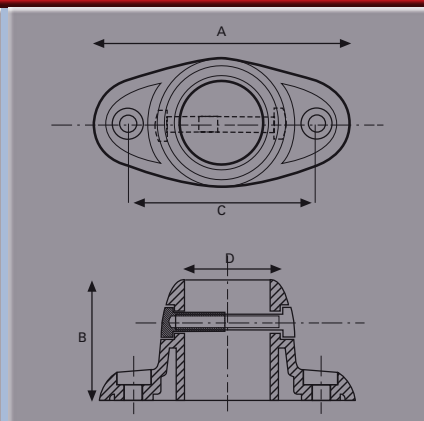

Coating – PVC.

Handrail Fitting

Part No.	A	B	C	D	E	F	G	H	Finish
6170-3	mm 90	42	58	30					Black
6170-4	mm 90	42	58	35					Black

Circular end socket.

Material: Reinforced polyamide.

Supplied complete with stainless steel clamping screw.

Handrail Fitting

Part No.	A	B	C	D	E	F	G	H	Finish
6170-5	mm 90	42	66	30					Black
6170-6	mm 90	42	66	35					Black

Oval end socket.

Material: Reinforced polyamide.

Supplied complete with stainless steel clamping screw.