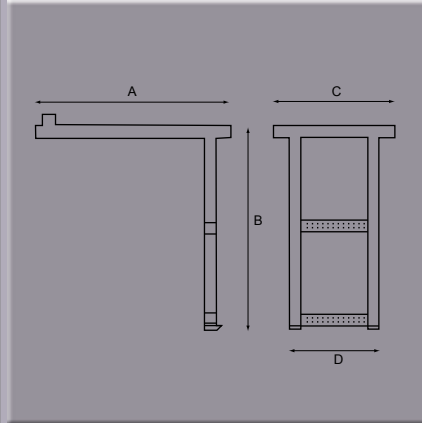

+44 (0)1454 319524
 sales@stedall.co.uk
 www.stedall.co.uk

Steps

Sliding Step

Part No.	A	B	C	D	E	F	G	H	Finish
D8620	mm660	530	430	285					Zinc Plated Steel

Sliding Step

Part No.	A	B	C	D	E	F	G	H	Finish
D8625	mm750	600	430	285					Zinc Plated Steel
0347 21059	mm750	715	375	295					Zinc Plated Steel

Sliding Step

Part No.	A	B	C	D	E	F	G	H	Finish
ST002	mm 80	590	2055	500					Galvanised Steel

Inspection Ladders

Part No.	A	B	C	D	E	F	G	H	Finish
ST004	mm180	1450							Stainless Steel
ST005	mm	250	1400						Stainless Steel