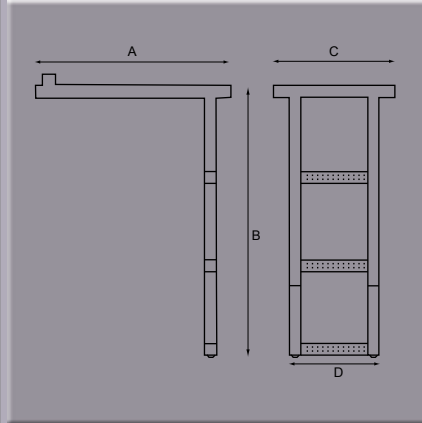

+44 (0)1454 319524
 sales@stedall.co.uk
 www.stedall.co.uk

Steps

Sliding Step

Part No.	A	B	C	D	E	F	G	H	Finish
D8620	mm660	530	430	285					Zinc Plated Steel

Sliding Step

Part No.	A	B	C	D	E	F	G	H	Finish
D8625	mm750	600	430	285					Zinc Plated Steel
0347 21059	mm750	715	375	295					Zinc Plated Steel

Sliding Step

Part No.	A	B	C	D	E	F	G	H	Finish
ST002	mm 80	590	2055	500					Galvanised Steel

Inspection Ladders

Part No.	A	B	C	D	E	F	G	H	Finish
ST004	mm180	1450							Stainless Steel
ST005	mm	250	1400						Stainless Steel