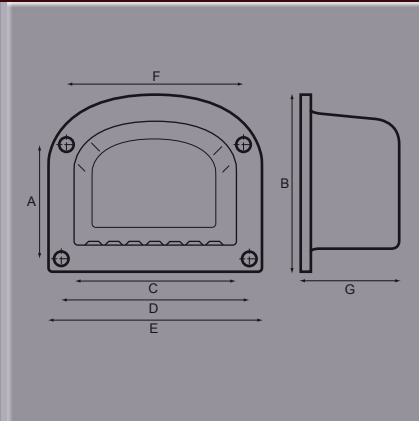

Tiger Lite End Connectors

Part No.	A	B	C	D	E	F	G	H	Voltage
SVF1579	mm	12	6						12/24v

End connectors.
 Pack of 5.

Recessed Step

Part No.	A	B	C	D	E	F	G	H	Finish
3823	mm	92	140	117	146	163	136	90	Self Colour

Aluminium casting with polished face.

Folding Step

Part No.	A	B	C	D	E	F	G	H	Finish
6131	mm	130	177	175	170	65			Zinc Plated

Zinc plated pressed steel.