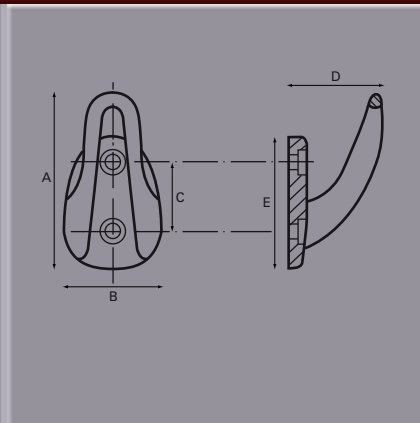

## Coat Hook

Part No.	A	B	C	D	E	F	G	H	Finish
205	mm 40	36	17	8					Chrome Plated

## Coat Hook

Part No.	A	B	C	D	E	F	G	H	Finish
6210047	mm 48	26	19	25	36				Black

Polyamide coat hook.