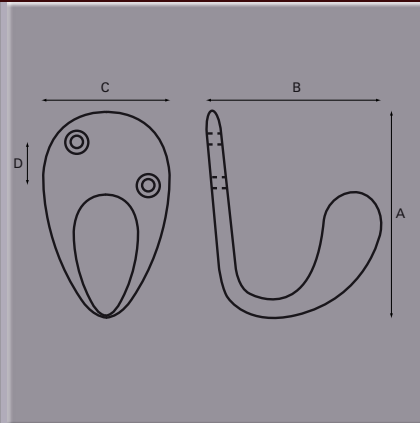

## Coat Hook

Part No.	A	B	C	D	E	F	G	H	Finish
205	mm 40	36	17	8					Chrome Plated

## Drink Holder

Part No.	A	B	C	D	E	F	G	H	Finish
2104	mm 96	107	100						Grey
2104-1	mm 96	107	100						Black

Plastic drink holder.