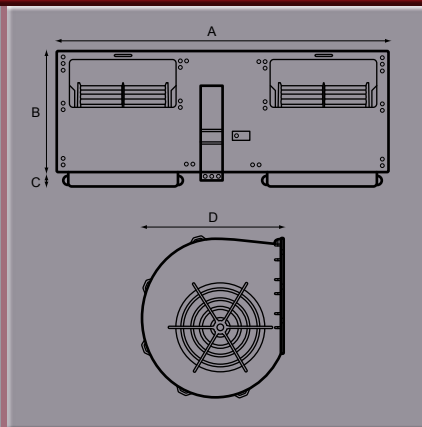

Blower Switch

Part No.	A	B	C	D	E	F	G	H	Finish
350-S12	mm 26	46	53						12v Black
350-S24	mm 26	46	53						24v Black

Illuminated with blower symbol.

Suitable for 3 speed air blowers.