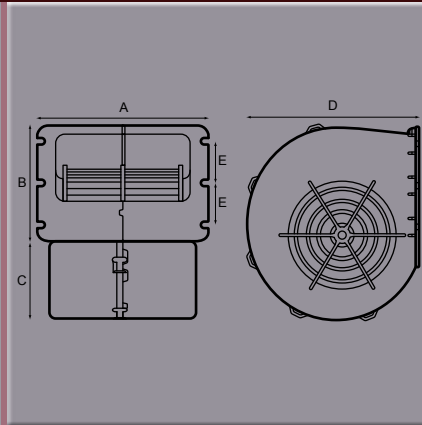

+44 (0)1454 319524

sales@stedall.co.uk

www.stedall.co.uk

Air Blowers

Single Air Blower

Part No.	A	B	C	D	E	F	G	H	Finish
350-1	mm119	77	48	113	30				Air flow 260m/hr - 12v Black
350-3	mm139	100	65	143	35				Air flow 530m/hr - 12v Black
350-4	mm139	100	65	143	35				Air flow 530m/hr - 24v Black

High performance, long life 3 speed unit, quiet in performance.

Housing is black ABS material.

For 3 speed switch see Part No. 350S

Double Air Blower

Part No.	A	B	C	D	E	F	G	H	Finish
350-9	mm312	77	56	113	30				Airflow 750m/hr-12v Black
350-10	mm312	77	56	113	30				Airflow 750m/hr-24v Black

High performance, long life 3 speed unit, quiet in performance.

Housing is in black ABS material

For 3 speed switch see Part No. 350S