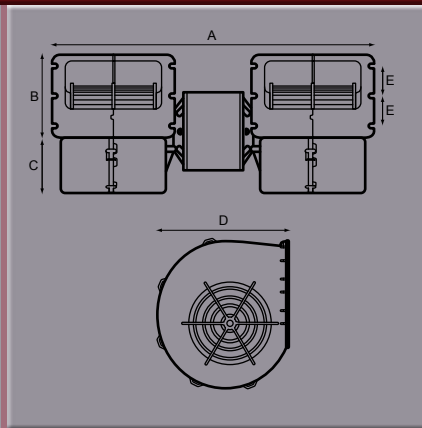

Double Air Blower

Part No.	A	B	C	D	E	F	G	H	Finish
350-11	mm351	136	27	140					Airflow 1000 m/hr-12v Black
350-12	mm351	136	27	140					Airflow 1000 m/hr-24v Black

High performance, long life 3 speed unit, quiet in performance.

Housing is in black ABS material.

For 3 speed switch see Part No. 350S