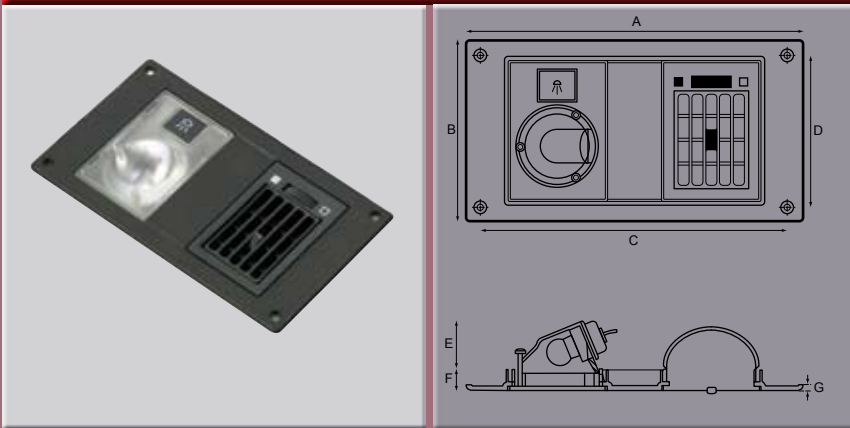

Passenger Service Units

Part No.	A	B	C	D	E	F	G	H	Finish
66919	mm233	125	213	105	29	14	4		Dark Grey

Material ABS

Passenger Service Units

Part No.	A	B	C	D	E	F	G	H	Finish
66929	mm233	125	213	105	29	14	4		Dark Grey

Bulbs not supplied - max 10w

material ABS

Passenger Service Units

Part No.	A	B	C	D	E	F	G	H	Finish
66939	mm233	125	213	105	29	14	4		Dark Grey

Bulbs not supplied - max 10w

material ABS

Speakers

Part No.	A	B	C	D	E	F	G	H	Finish
9050	mm140	13	32						Black
9050G	mm140	13	32						Grey

Low profile one-piece speaker with steel surround.

High quality output with 30W maximum power.