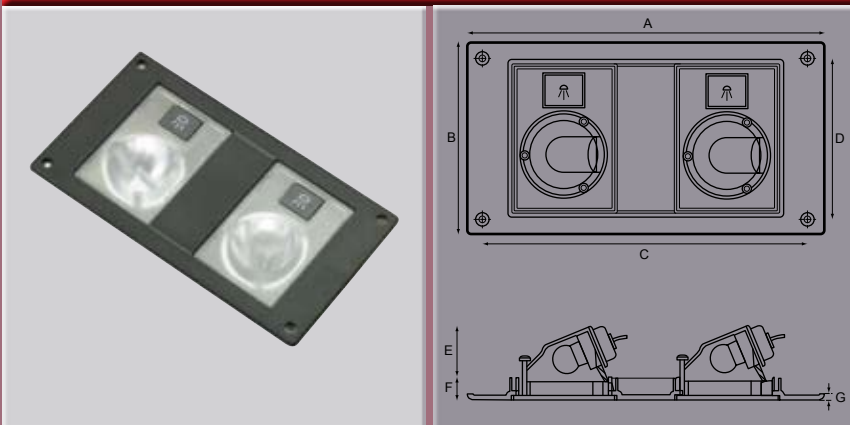

Passenger Service Units

Part No.	A	B	C	D	E	F	G	H	Finish
66919	mm233	125	213	105	29	14	4		Dark Grey

Material ABS

Passenger Service Units

Part No.	A	B	C	D	E	F	G	H	Finish
66929	mm233	125	213	105	29	14	4		Dark Grey

Bulbs not supplied - max 10w

material ABS

Passenger Service Units

Part No.	A	B	C	D	E	F	G	H	Finish
66939	mm233	125	213	105	29	14	4		Dark Grey

Bulbs not supplied - max 10w

material ABS

Speakers

Part No.	A	B	C	D	E	F	G	H	Finish
9050	mm140	13	32						Black
9050G	mm140	13	32						Grey

Low profile one-piece speaker with steel surround.

High quality output with 30W maximum power.