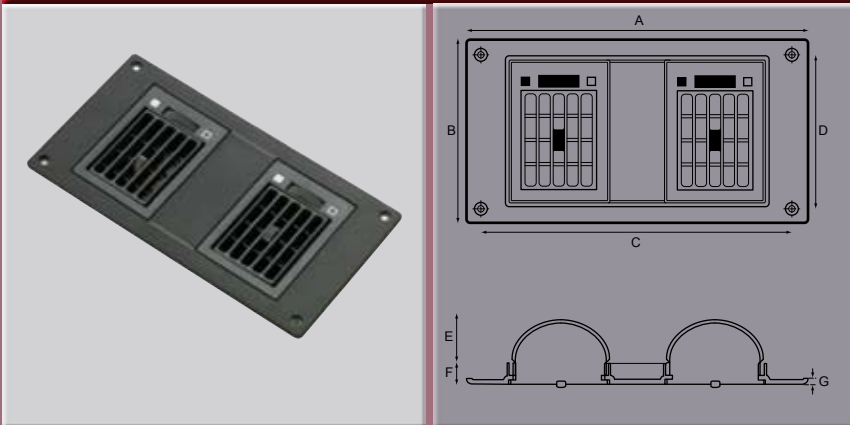

Passenger Service Units

Part No.	A	B	C	D	E	F	G	H	Finish
66919	mm233	125	213	105	29	14	4		Dark Grey

Material ABS

Passenger Service Units

Part No.	A	B	C	D	E	F	G	H	Finish
66929	mm233	125	213	105	29	14	4		Dark Grey

Bulbs not supplied - max 10w

material ABS

Passenger Service Units

Part No.	A	B	C	D	E	F	G	H	Finish
66939	mm233	125	213	105	29	14	4		Dark Grey

Bulbs not supplied - max 10w

material ABS

Speakers

Part No.	A	B	C	D	E	F	G	H	Finish
9050	mm140	13	32						Black
9050G	mm140	13	32						Grey

Low profile one-piece speaker with steel surround.

High quality output with 30W maximum power.