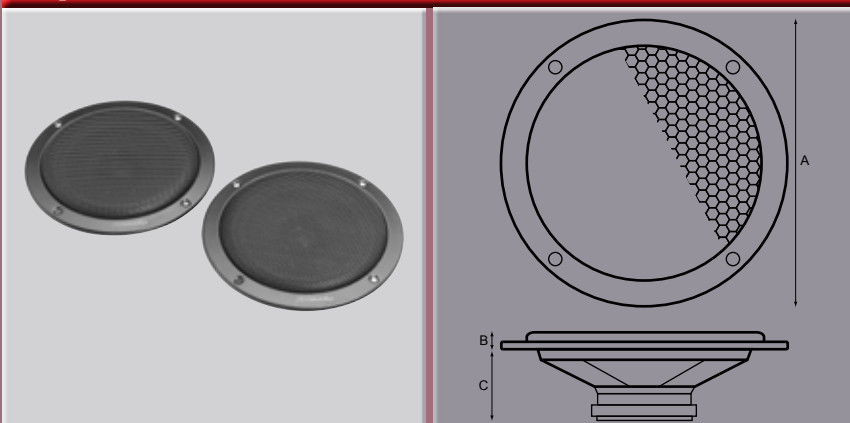

Passenger Service Units

Part No.	A	B	C	D	E	F	G	H	Finish
66919	mm233	125	213	105	29	14	4		Dark Grey

Material ABS

Passenger Service Units

Part No.	A	B	C	D	E	F	G	H	Finish
66929	mm233	125	213	105	29	14	4		Dark Grey

Bulbs not supplied - max 10w

material ABS

Passenger Service Units

Part No.	A	B	C	D	E	F	G	H	Finish
66939	mm233	125	213	105	29	14	4		Dark Grey

Bulbs not supplied - max 10w

material ABS

Speakers

Part No.	A	B	C	D	E	F	G	H	Finish
9050	mm140	13	32						Black
9050G	mm140	13	32						Grey

Low profile one-piece speaker with steel surround.

High quality output with 30W maximum power.