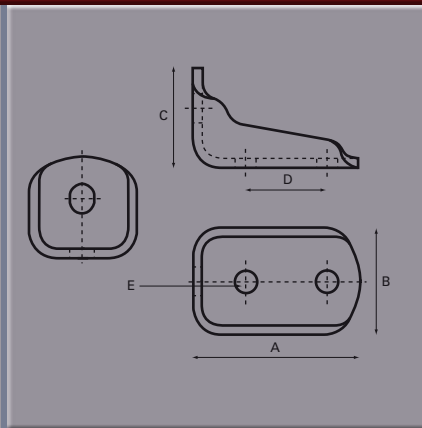

+44 (0)1454 319524
 sales@stedall.co.uk
 www.stedall.co.uk

Mounting Brackets

Leyland – D.A.F. Bolt on Mounting Rod

Part No.	A	B	C	D	E	F	G	H	Finish
8755	mm405	13	9	180	M12				Electro Zinc Plated & Passivated

To suit 1300 series Leyland Roadrunner.

Iveco Cargo Mounting Bracket

Part No.	A	B	C	D	E	F	G	H	Finish
8708	mm106	60	58	58	13				Black

Pressed runner bracket suit 125mm & 150mm runners on the Iveco cargo chassis.

Iveco Cargo Mounting Bracket

Part No.	A	B	C	D	E	F	G	H	Finish
8723	mm 90	60	45	11	16				Black

Pressed runner bracket to suit 100mm-150mm runner on Iveco Cargo and Iveco Daily chassis.

One Piece Pedestal Mounting Bracket

Part No.	A	B	C	D	E	F	G	H	Finish
8726	mm 63	85	74	13	11	45			Black