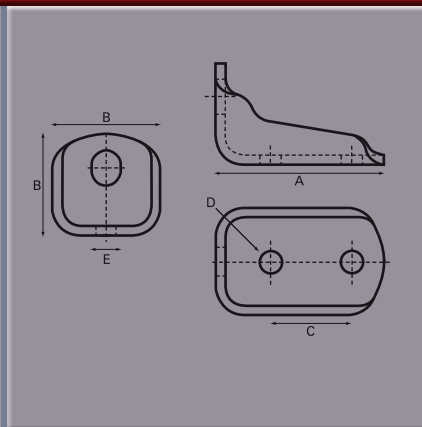

To suit 1300 series Leyland Roadrunner.

Iveco Cargo Mounting Bracket

Part No.	A	B	C	D	E	F	G	H	Finish
8708	mm106	60	58	58	13				Black

Pressed runner bracket suit 125mm & 150mm runners on the Iveco cargo chassis.

Iveco Cargo Mounting Bracket

Part No.	A	B	C	D	E	F	G	H	Finish
8723	mm 90	60	45	11	16				Black

Pressed runner bracket to suit 100mm-150mm runner on Iveco Cargo and Iveco Daily chassis.

One Piece Pedestal Mounting Bracket

Part No.	A	B	C	D	E	F	G	H	Finish
8726	mm 63	85	74	13	11	45			Black