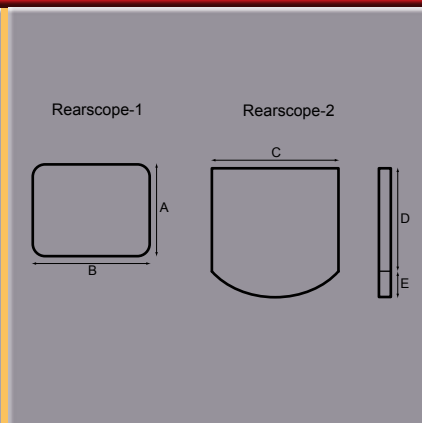

Rearscope Lenses

Part No.	A	B	C	D	E	F	G	H	Finish
Rearscope-1	mm250	200							
Rearscope-2	mm	370	276	68					

Manufactured from ICI Diakon with excellent weather and ageing resistance. Rearscope lenses have AA and MOD approval.

Computer designed concentric prisms give an excellent field of distortion free vision whilst still maintaining an acceptable size of reduced image.

Rearscope-1 For minibus use.
Rearscope-2 For coach and bus use.