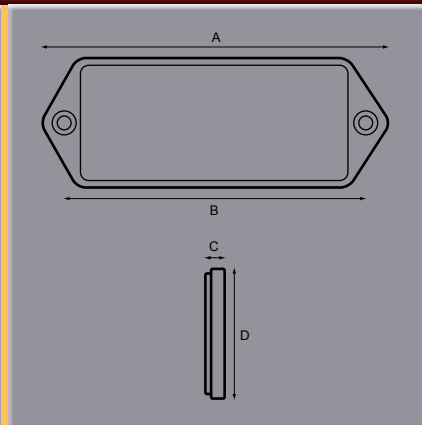

School Bus Signs

Part No.	A	B	C	D	E	F	G	H	Finish
701	mm400	400	250	250					Black/Yellow

Pair plastic signs with suction cups for window mounting.

Rectangular Side Reflector

Part No.	A	B	C	D	E	F	G	H	Finish
9995	mm127	114	8	51					White/Amber

Conspicuity Tape

Part No.	A	B	C	D	E	F	G	H	Colour
268-1	mm	50mmx12.5m	per coil.						Red
268-2	mm	50mmx12.5m	per coil.						Amber
268-3	mm	50mmx12.5m	per coil.						White

A highly reflective, self-adhesive coloured tape, that, fitted to the contours of a vehicle has been shown by independent research to reduce the possibility of a night time accident by 21% and a daytime accident by 16%.