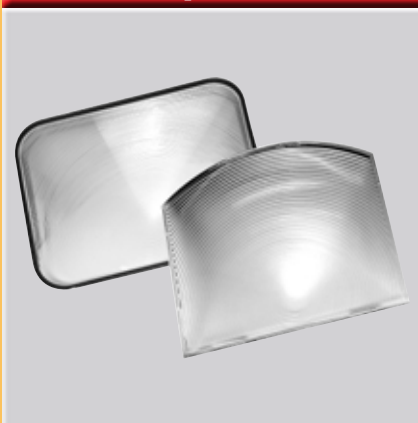

Rearscope Lenses

Part No.	A	B	C	D	E	F	G	H	Finish
Rearscope-1	mm250	200							
Rearscope-2	mm	370	276	68					

Manufactured from ICI Diakon with excellent weather and ageing resistance. Rearscope lenses have AA and MOD approval.

Computer designed concentric prisms give an excellent field of distortion free vision whilst still maintaining an acceptable size of reduced image.

Rearscope-1 For minibus use.
Rearscope-2 For coach and bus use.