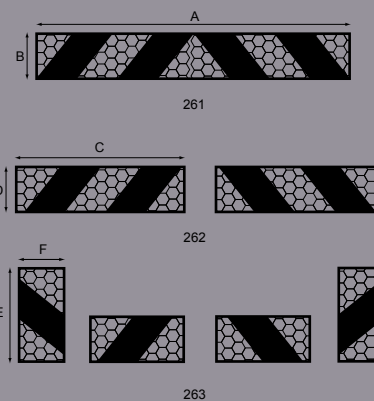

Recessed Marker Lamp - LED

Part No.	A	B	C	D	E	F	G	H	Finish
7835	mm 104	54	34						Amber

24v lamp supplied with 500mm leads

Spare Bulbs

Part No.	Type	Voltage	Wattage	To Suit lamps
7829	BA9S	24	5	7811.7813.7814.7818.7825
7830	BA9S	12	5	7811.7813.7814.7818.7825
7831	G4 halogen	12	20	572
7832	G4 Halogen	24	20	572
7836	H3 Halogen	12	55	214,215
7838	H3 Halogen	24	70	214,215
760102	BA158	12	10	571.576

Long Vehicle Boards - Chevron - ECE70

Part No.	A	B	C	D	E	F	G	H	Finish
261	mm 1130	130							single board Yellow/Red
262	mm		565	130					two boards Yellow/Red
263	mm				283	130			four Boards Yellow/Red

Suitable for vehicles up to 13 metres in overall length.
 Yellow reflective background/red fluorescent chevrons - bonded to aluminium plate.
 Boards can be over printed with your company logo.

Haz-Chem Board

Part No.	A	B	C	D	E	F	G	H	Finish
267	mm 400	150	150	150					Orange/Black

Single horizontally folding board, orange with a black border on aluminium plate. A spring clip holds the board closed, and a further clip is supplied to hold the plate in the open position.