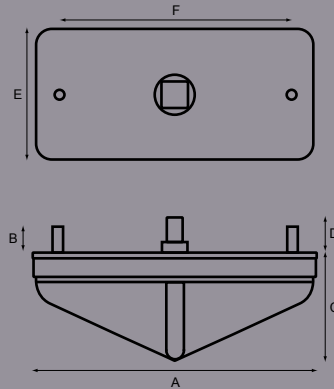

## Red/White marker Lamp - Sealed

Part No.	A	B	C	D	E	F	G	H	Finish
<b>7818</b>	mm106	10	41	14	47	88			Red/White

Fixing by 2xM4 studs.

## Outline Marker Lamps -LED

Part No.	A	B	C	D	E	F	G	H	Finish
<b>360R24</b>	mm100	84	40	24					Red Lens
<b>360F24</b>	mm100	84	40	24					White Lens

Part No. 360R24: rear marker lamp - Part No. 360F24: front marker lamp.

24v power supply.

Supplied complete with 1.60 metres twin cable.

Completely sealed units suitable for vertical/horizontal fitting.

24v x 4 LED marker lamps - fully sealed.

7 mm projection when fixed.

Part No. 7387BKT is a pendant bracket.