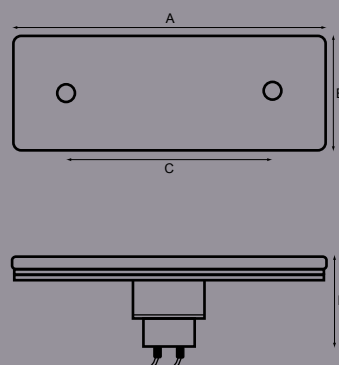

Part No.	A	B	C	D	E	F	G	LED Colour
7837	mm110	40	75	35				Amber
7837R	mm110	40	75	35				Red
7837W	mm110	40	75	35				White
7837BKT	mm 95	64		19				

24v x 4 LED marker lamps - fully sealed.

7 mm projection when fixed.

Part No. 7387BKT is a pendant bracket.