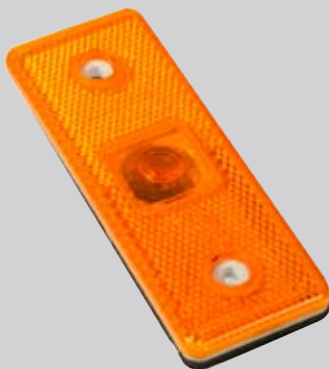

## Red/White marker Lamp - Sealed

Part No.	A	B	C	D	E	F	G	H	Finish
<b>7818</b>	mm106	10	41	14	47	88			Red/White

Fixing by 2xM4 studs.

## Outline Marker Lamps -LED

Part No.	A	B	C	D	E	F	G	H	Finish
<b>360R24</b>	mm100	84	40	24					Red Lens
<b>360F24</b>	mm100	84	40	24					White Lens

Part No. 360R24: rear marker lamp - Part No. 360F24: front marker lamp.

24v power supply.

Supplied complete with 1.60 metres twin cable.

Completely sealed units suitable for vertical/horizontal fitting.

## Recessed Marker Lamp

Part No.	A	B	C	D	E	F	G	H	Finish
<b>7810</b>	mm110	40	75	43					Amber

24v sealed lamp complete with watertight connector and flying leads.

Bulb; 3w