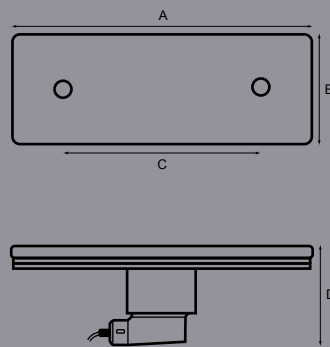

Recessed Marker Lamp

Part No.	A	B	C	D	E	F	G	H	Finish
7810	mm110	40	75	43					Amber

24v sealed lamp complete with watertight connector and flying leads.

Bulb; 3w

Recessed Marker Lamp - LED