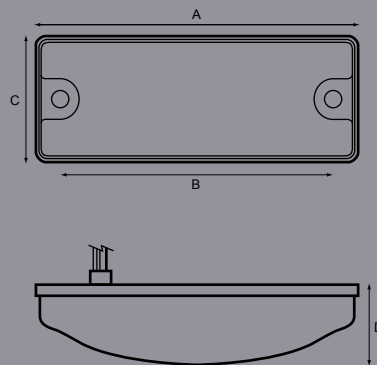

Outline Marker Lamps -LED

Part No.	A	B	C	D	E	F	G	H	Finish
360R24	mm100	84	40	24					Red Lens
360F24	mm100	84	40	24					White Lens

Part No. 360R24: rear marker lamp - Part No. 360F24: front marker lamp.

24v power supply.

Supplied complete with 1.60 metres twin cable.

Completely sealed units suitable for vertical/horizontal fitting.