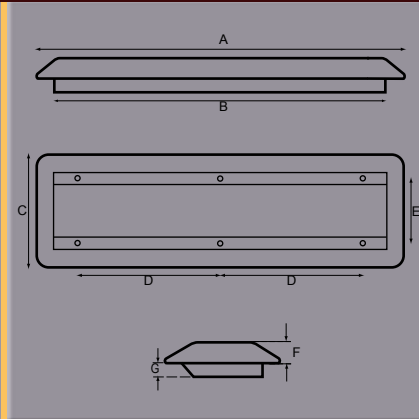

+44 (0)1454 319524
sales@stedall.co.uk
www.stedall.co.uk

Fluorescent Lights

Fluorescent Lights - Semi-Recessed

Part No.	A	B	C	D	E	F	G	H	Output
AL120	mm700	610	166	275	135	30	28		20w
ALC120	mm700	610	166	275	135	30	28		18w
ALC120D	mm700	610	166	275	135	30	28		18w
ALC120NL	mm700	610	166	275	135	30	28		18w
ALC120DNL	mm700	610	166	275	135	30	28		18w

Please specify voltage when ordering

1. AL120 Ambulance light with colour matched tube + 50% dimming
   - ALC120 Coach/Bus model with slim line tube
   - ALC120D Coach/Bus model with slim line tube + 50% dimming
   - ALC120NL Coach/Bus model with slim line tube + night light (2 X 10w)
   - ALC120DNL Coach/Bus model with slim line tube + dimming + night light
2. Solid state twin transistor inverter (radio interference suppressed and protected against reverse polarity) fitted integrally keeping installation costs low, eliminating high voltage wiring.

Fluorescent Lights - Recessed

Part No.	A	B	C	D	E	F	G	H	Finish	
FLRPL11	mm	5	28	283	137	117	65	320	355	White
FLRECG										Endcap Grey
FLRECW										Endcap White

Please specify voltage when ordering.

Blue LED nightlight option available.

Order FLCEC endcaps separately.

11w PL11 high performance fluorescent tube.

Also available in 13w, 26w, 15w, 20w, 30w & 40w.