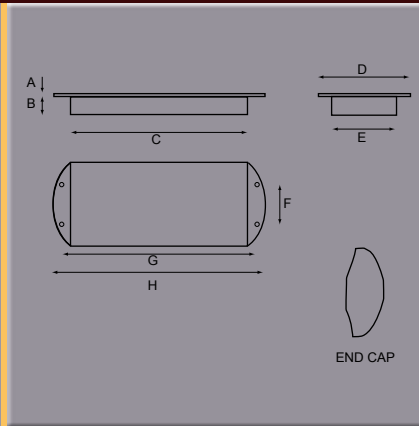

Fluorescent Lights - Recessed

Part No.	A	B	C	D	E	F	G	H	Finish	
FLRPL11	mm	5	28	283	137	117	65	320	355	White
FLRECG										Endcap Grey
FLRECW										Endcap White

Please specify voltage when ordering.

Blue LED nightlight option available.

Order FLCEC endcaps separately.

11w PL11 high performance fluorescent tube.

Also available in 13w, 26w, 15w, 20w, 30w & 40w.

Fluorescent Batten Lights

Part No.	A	B	C	D	E	F	G	H	Output
DB8	mm	367	54	35					8w
DB13	mm	596	54	35					13w
DB20	mm	636	67	35					18w
DB30	mm	941	67	35					30w