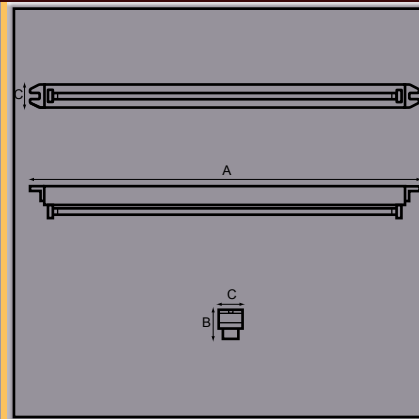

+44 (0)1454 319524
sales@stedall.co.uk
www.stedall.co.uk

Fluorescent Lights

Fluorescent Lights - Semi-Recessed

Part No.	A	B	C	D	E	F	G	H	Output
AL120	mm700	610	166	275	135	30	28		20w
ALC120	mm700	610	166	275	135	30	28		18w
ALC120D	mm700	610	166	275	135	30	28		18w
ALC120NL	mm700	610	166	275	135	30	28		18w
ALC120DNL	mm700	610	166	275	135	30	28		18w

Please specify voltage when ordering

1. AL120 Ambulance light with colour matched tube + 50% dimming
   - ALC120 Coach/Bus model with slim line tube
   - ALC120D Coach/Bus model with slim line tube + 50% dimming
   - ALC120NL Coach/Bus model with slim line tube + night light (2 X 10w)
   - ALC120DNL Coach/Bus model with slim line tube + dimming + night light
2. Solid state twin transistor inverter (radio interference suppressed and protected against reverse polarity) fitted integrally keeping installation costs low, eliminating high voltage wiring.

Fluorescent Lights - Recessed

Part No.	A	B	C	D	E	F	G	H	Finish	
FLRPL11	mm	5	28	283	137	117	65	320	355	White
FLRECG										Endcap Grey
FLRECW										Endcap White

Please specify voltage when ordering.

Blue LED nightlight option available.

Order FLCEC endcaps separately.

11w PL11 high performance fluorescent tube.

Also available in 13w, 26w, 15w, 20w, 30w & 40w.

Fluorescent Batten Lights

Part No.	A	B	C	D	E	F	G	H	Output
DB8	mm	367	54	35					8w
DB13	mm	596	54	35					13w
DB20	mm	636	67	35					18w
DB30	mm	941	67	35					30w

Please specify voltage when ordering.

Developed for back illumination of destination boards, pay as you enter signs etc.

Supplied without diffuser.

Inverter gives full radio interference suppression and reverse polarity protection.

Rigid aluminium chassis - white stove enamelled.

Inverters

Part No.	A	B	C	D	E	F	G	H	Finish
CB230	mm232	46	167	30					White
XB120/140	mm200	35	155	31					White
XBD120/140	mm200	35	155	31					White
XBSR	mm203	43	153	30					White