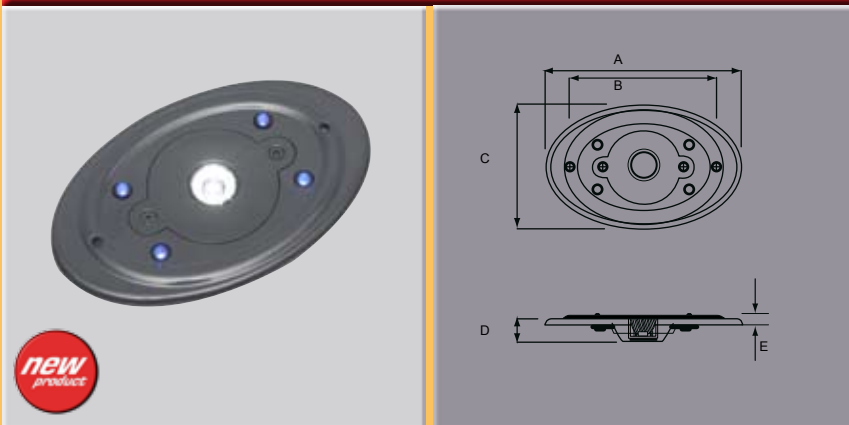

LED Downlight - with LED Nightlights

Part No.	A	B	C	D	E	F	G	H	Finish
572-7	mm150	120	95	19	7.5				Black
572-8	mm150	120	95	19	7.5				Black

Installation hole size 85 x 58 mm

Part No. 572-7 12v

Part No. 572-8 24v

3w LED light with 4 blue LED's.

Lux reading @ 1 Mtr. 70lux