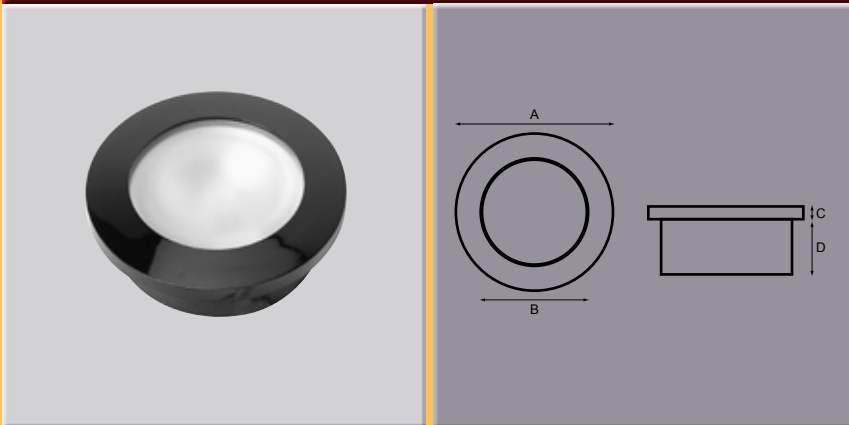

## Halogen Downlight

Part No.	A	B	C	D	E	F	G	H	Finish
572-2	mm 65	44	5	15					Black
572-3	mm 65	44	5	15					Black

Part No. 572-2 12v/20w

Part No. 572-3 24v/20w

## Halogen Downlight - with LED Nightlights

Part No.	A	B	C	D	E	F	G	H	Finish
572-5	mm150	120	95	49	7.5				Black
572-6	mm150	120	95	49	7.5				Black

Installation hole size 85 x 58 mm

Part No. 572-5 12v

Part No. 572-6 24v

20w halogen with 4 blue LED's.

Lux reading @ 1 Mtr. 570lux

Part No. 574-2 24v white LED's

Part No. 574-3 12v blue LED's

Part No. 574P - Packer to convert light to surface fitting.

Superbright 18 LED water resistant downlight.

Low current draw 12V-200Ma, 24V 100Ma.