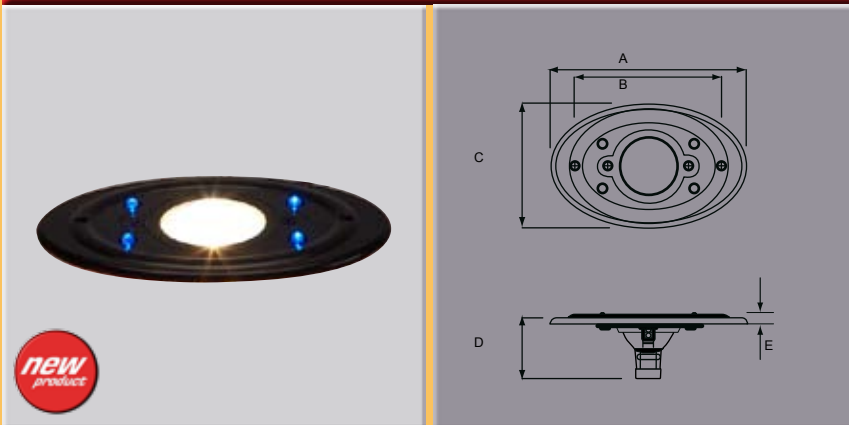

## Halogen Downlight

Part No.	A	B	C	D	E	F	G	H	Finish
572-2	mm 65	44	5	15					Black
572-3	mm 65	44	5	15					Black

Part No. 572-2 12v/20w

Part No. 572-3 24v/20w

## Halogen Downlight - with LED Nightlights

Part No.	A	B	C	D	E	F	G	H	Finish
572-5	mm150	120	95	49	7.5				Black
572-6	mm150	120	95	49	7.5				Black

Installation hole size 85 x 58 mm

Part No. 572-5 12v

Part No. 572-6 24v

20w halogen with 4 blue LED's.

Lux reading @ 1 Mtr. 570lux

Part No. 574-2 24v white LED's

Part No. 574-3 12v blue LED's

Part No. 574P - Packer to convert light to surface fitting.

Superbright 18 LED water resistant downlight.

Low current draw 12V-200Ma, 24V 100Ma.