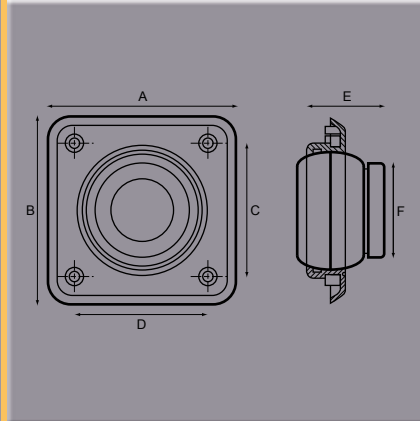

LED Flush Light

Part No.	A	B	C	D	E	F	G	H	Finish
FLR75/24	mm 370	138	12	11					12V - White

Recessed 99 LED Light – 75 White LED'S and 24 Blue for night light.
 Lux reading @ 1 metre – White LED's – 550 lux.
 – Blue LED'S – 8 lux.

Stainless Steel Eyeball Light

Part No.	A	B	C	D	E	F	G	H	Finish
572-6SS	mm 74	54	46	24	18				Stainless Steel

Stainless Steel body.
 Eyeball swivels for adjustment .
 12v 10w halogen bulb fitted
 24v Bulb available Part No. 7832

Eyeball Light - Switched

Part No.	A	B	C	D	E	F	G	H	Finish
721102	mm105	105	75	75	40	50			Black
721104	mm105	105	75	75	40	50			Black
721120	mm105	105	75	75	40	50			Black

Eyeball light - housed in black plastic.
 Part No. 721102 - 12v/10w.
 Part No. 721104 - 24v/10w.
 Part No. 721120 - 12v 20w

Halogen Downlight

Part No.	A	B	C	D	E	F	G	H	Finish
572	mm 65	44	23						White
572-1	mm 65	44	23						White

Suitable for plant on or recessed fit.
 Part No. 572 12v/20w
 Part No. 572-1 24v/20w