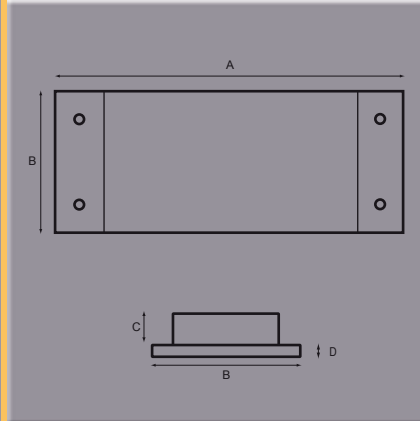

LED Flush Light

Part No.	A	B	C	D	E	F	G	H	Finish
FLR75/24	mm 370	138	12	11					12V - White

Recessed 99 LED Light – 75 White LED'S and 24 Blue for night light.
 Lux reading @ 1 metre – White LED's – 550 lux.
 – Blue LED'S – 8 lux.

Stainless Steel Eyeball Light

Part No.	A	B	C	D	E	F	G	H	Finish
572-6SS	mm 74	54	46	24	18				Stainless Steel

Stainless Steel body.
 Eyeball swivels for adjustment .
 12v 10w halogen bulb fitted
 24v Bulb available Part No. 7832

Eyeball Light - Switched

Part No.	A	B	C	D	E	F	G	H	Finish
721102	mm105	105	75	75	40	50			Black
721104	mm105	105	75	75	40	50			Black
721120	mm105	105	75	75	40	50			Black

Eyeball light - housed in black plastic.
 Part No. 721102 - 12v/10w.
 Part No. 721104 - 24v/10w.
 Part No. 721120 - 12v 20w

Halogen Downlight

Part No.	A	B	C	D	E	F	G	H	Finish
572	mm 65	44	23						White
572-1	mm 65	44	23						White

Suitable for plant on or recessed fit.
 Part No. 572 12v/20w
 Part No. 572-1 24v/20w