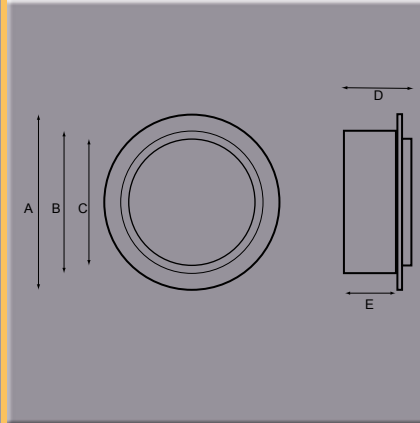

LED Flush Light

Part No.	A	B	C	D	E	F	G	H	Finish
FLR75/24	mm 370	138	12	11					12V - White

Recessed 99 LED Light – 75 White LED'S and 24 Blue for night light.
 Lux reading @ 1 metre – White LED's – 550 lux.
 – Blue LED'S – 8 lux.

Stainless Steel Eyeball Light

Part No.	A	B	C	D	E	F	G	H	Finish
572-6SS	mm 74	54	46	24	18				Stainless Steel

Stainless Steel body.
 Eyeball swivels for adjustment .
 12v 10w halogen bulb fitted
 24v Bulb available Part No. 7832

Eyeball Light - Switched

Part No.	A	B	C	D	E	F	G	H	Finish
721102	mm105	105	75	75	40	50			Black
721104	mm105	105	75	75	40	50			Black
721120	mm105	105	75	75	40	50			Black

Eyeball light - housed in black plastic.
 Part No. 721102 - 12v/10w.
 Part No. 721104 - 24v/10w.
 Part No. 721120 - 12v 20w

Halogen Downlight

Part No.	A	B	C	D	E	F	G	H	Finish
572	mm 65	44	23						White
572-1	mm 65	44	23						White

Suitable for plant on or recessed fit.
 Part No. 572 12v/20w
 Part No. 572-1 24v/20w