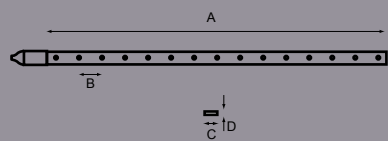

LED colour – White.

Lux reading @ 1 metre 30 LED – 40 lux
60 LED - 75 lux

45° LED Strip Light

Part No.	A	B	C	D	E	F	G	H	Finish
573-9	mm 592	43	30						12V - 30 LED
573-10	mm 592	43	30						24V - 30 LED

Surface fit, 45° angle, white painted aluminium chassis with plastic end caps.

LED colour – white.

Lux reading @ 1 metre – 40 lux.

LED Strip Light - Self Adhesive

Part No.	A	B	C	D	E	F	G	H	Finish
578-1R	mm 300	20	11	3					12V – Red
578-2R	mm 600	20	11	3					12V – Red
578-3R	mm 900	20	11	3					12V – Red
578-4R	mm1200	20	11	3					12V – Red
578-2B	mm 600	20	11	3					12v – Blue
578-4B	mm1200	20	11	3					12V – Blue

Flexible self adhesive LED strip light with LED's on 20mm centres.

Can be cut to length and used with part no. SVF1566 to make illuminated step edging.

LED Swivel Light

Part No.	A	B	C	D	E	F	G	H	Finish
580	mm 465	365	34	32					12V - Grey

Switched light with 30 white LED's.

Body swivels through 180° to direct light output.

Lux reading @ 1 metre – 80 lux.