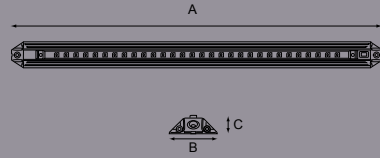

LED Strip Light

Part No.	A	B	C	D	E	F	G	H	Finish
573-3	mm 626	44	15						12V - 30 LED
573-4	mm 626	44	15						24V - 30 LED
573-7	mm1106	44	15						12V - 60 LED
573-8	mm1106	44	15						24V - 60 LED

Surface fit silver anodised aluminium chassis with plastic end caps.

LED colour – White.

Lux reading @ 1 metre 30 LED – 40 lux
60 LED - 75 lux

45° LED Strip Light

Part No.	A	B	C	D	E	F	G	H	Finish
573-9	mm 592	43	30						12V - 30 LED
573-10	mm 592	43	30						24V - 30 LED

Surface fit, 45° angle, white painted aluminium chassis with plastic end caps.

LED colour – white.

Lux reading @ 1 metre – 40 lux.

LED Strip Light - Self Adhesive

Part No.	A	B	C	D	E	F	G	H	Finish
578-1R	mm 300	20	11	3					12V – Red
578-2R	mm 600	20	11	3					12V – Red
578-3R	mm 900	20	11	3					12V – Red
578-4R	mm1200	20	11	3					12V – Red
578-2B	mm 600	20	11	3					12v – Blue
578-4B	mm1200	20	11	3					12V – Blue

Flexible self adhesive LED strip light with LED's on 20mm centres.

Can be cut to length and used with part no. SVF1566 to make illuminated step edging.

LED Swivel Light

Part No.	A	B	C	D	E	F	G	H	Finish
580	mm 465	365	34	32					12V - Grey