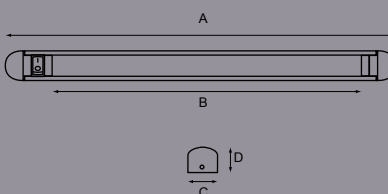

LED colour – White.

Lux reading @ 1 metre 30 LED – 40 lux
60 LED - 75 lux

45° LED Strip Light

Part No.	A	B	C	D	E	F	G	H	Finish
573-9	mm 592	43	30						12V - 30 LED
573-10	mm 592	43	30						24V - 30 LED

Surface fit, 45° angle, white painted aluminium chassis with plastic end caps.

LED colour – white.

Lux reading @ 1 metre – 40 lux.

LED Strip Light - Self Adhesive

Part No.	A	B	C	D	E	F	G	H	Finish
578-1R	mm 300	20	11	3					12V – Red
578-2R	mm 600	20	11	3					12V – Red
578-3R	mm 900	20	11	3					12V – Red
578-4R	mm1200	20	11	3					12V – Red
578-2B	mm 600	20	11	3					12v – Blue
578-4B	mm1200	20	11	3					12V – Blue

Flexible self adhesive LED strip light with LED's on 20mm centres.

Can be cut to length and used with part no. SVF1566 to make illuminated step edging.

LED Swivel Light

Part No.	A	B	C	D	E	F	G	H	Finish
580	mm 465	365	34	32					12V - Grey

Switched light with 30 white LED's.

Body swivels through 180° to direct light output.

Lux reading @ 1 metre – 80 lux.