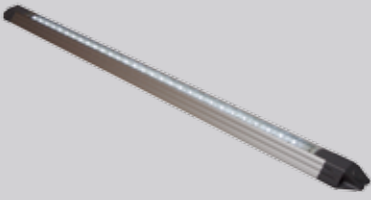

LED Strip Light

Part No.	A	B	C	D	E	F	G	H	Finish
573-3	mm 626	44	15						12V - 30 LED
573-4	mm 626	44	15						24V - 30 LED
573-7	mm1106	44	15						12V - 60 LED
573-8	mm1106	44	15						24V - 60 LED

Surface fit silver anodised aluminium chassis with plastic end caps.

LED colour – White.

Lux reading @ 1 metre 30 LED – 40 lux
60 LED - 75 lux

45° LED Strip Light

Part No.	A	B	C	D	E	F	G	H	Finish
573-9	mm 592	43	30						12V - 30 LED
573-10	mm 592	43	30						24V - 30 LED

Surface fit, 45° angle, white painted aluminium chassis with plastic end caps.

Flexible self adhesive LED strip light with LED's on 20mm centres.

Can be cut to length and used with part no. SVF1566 to make illuminated step edging.

LED Swivel Light

Part No.	A	B	C	D	E	F	G	H	Finish
580	mm 465	365	34	32					12V - Grey

Switched light with 30 white LED's.

Body swivels through 180° to direct light output.

Lux reading @ 1 metre – 80 lux.