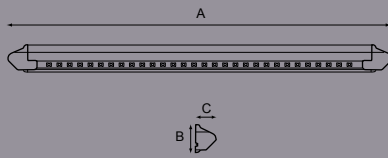

LED Strip Light

Part No.	A	B	C	D	E	F	G	H	Finish
573-3	mm 626	44	15						12V - 30 LED
573-4	mm 626	44	15						24V - 30 LED
573-7	mm1106	44	15						12V - 60 LED
573-8	mm1106	44	15						24V - 60 LED

Surface fit silver anodised aluminium chassis with plastic end caps.

LED colour – White.

Lux reading @ 1 metre 30 LED – 40 lux
60 LED - 75 lux

45° LED Strip Light

Part No.	A	B	C	D	E	F	G	H	Finish
573-9	mm 592	43	30						12V - 30 LED
573-10	mm 592	43	30						24V - 30 LED

Surface fit, 45° angle, white painted aluminium chassis with plastic end caps.

LED colour – white.

Lux reading @ 1 metre – 40 lux.

LED Strip Light - Self Adhesive

Part No.	A	B	C	D	E	F	G	H	Finish
578-1R	mm 300	20	11	3					12V – Red
578-2R	mm 600	20	11	3					12V – Red
578-3R	mm 900	20	11	3					12V – Red
578-4R	mm1200	20	11	3					12V – Red
578-2B	mm 600	20	11	3					12v – Blue
578-4B	mm1200	20	11	3					12V – Blue

Flexible self adhesive LED strip light with LED's on 20mm centres.

Can be cut to length and used with part no. SVF1566 to make illuminated step edging.

LED Swivel Light

Part No.	A	B	C	D	E	F	G	H	Finish
580	mm 465	365	34	32					12V - Grey