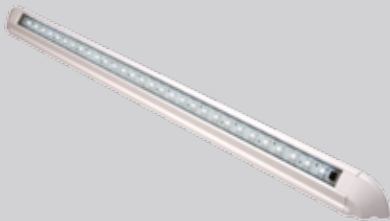

LED Strip Light

Part No.	A	B	C	D	E	F	G	H	Finish
573-3	mm 626	44	15						12V - 30 LED
573-4	mm 626	44	15						24V - 30 LED
573-7	mm1106	44	15						12V - 60 LED
573-8	mm1106	44	15						24V - 60 LED

Surface fit silver anodised aluminium chassis with plastic end caps.

LED colour – White.

Lux reading @ 1 metre 30 LED – 40 lux
60 LED - 75 lux

45° LED Strip Light

Part No.	A	B	C	D	E	F	G	H	Finish
573-9	mm 592	43	30						12V - 30 LED
573-10	mm 592	43	30						24V - 30 LED

Surface fit, 45° angle, white painted aluminium chassis with plastic end caps.

Flexible self adhesive LED strip light with LED's on 20mm centres.

Can be cut to length and used with part no. SVF1566 to make illuminated step edging.

LED Swivel Light

Part No.	A	B	C	D	E	F	G	H	Finish
580	mm 465	365	34	32					12V - Grey

Switched light with 30 white LED's.

Body swivels through 180° to direct light output.

Lux reading @ 1 metre – 80 lux.