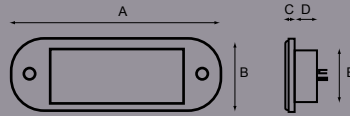

## Recessed LED Light

Part No.	A	B	C	D	E	F	G	LED Colour
575-1	mm 85	30	3	12	21			3 X 12v White
575-1A	mm 85	30	3	12	21			3 X 12v Amber
575-1B	mm 85	30	3	12	21			3 X 12v Blue
575-1R	mm 85	30	3	12	21			3 X 12v Red
575-2	mm 85	30	3	12	21			3 X 24v White
575-3	mm280	25	3	12	18			20 X 24v White
575-8	mm280	25	3	12	18			20 X 12v White
575 S	mm 94	37	14					

Part No. 575 S is a protective flexible shroud cover for the 3 LED lamp.

Lux reading @ 1Mtr. - 3LED white - 2lux

20LED white - 12lux

## Surface Fitting LED Light

Part No.	A	B	C	D	E	F	G	LED Colour
579-1	mm 83	30	8					White
579-2	mm 83	30	8					Red
579-3	mm 83	30	8					Blue

Dual voltage 12/24V surface fit 3 LED light with base gasket, clear lens and coloured LED's.

## Semi Recessed LED Light

Part No.	A	B	C	D	E	F	G	H	Finish
CL007	mm130	108	9	10					12V - Satin Silver

30 White LED's.

IP65 waterproof rating.

Lux reading @ 1 metre - 100 lux.