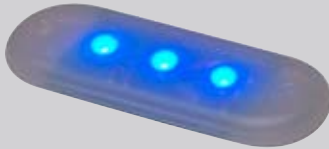

## Recessed LED Light

Part No.	A	B	C	D	E	F	G	LED Colour
575-1	mm 85	30	3	12	21			3 X 12v White
575-1A	mm 85	30	3	12	21			3 X 12v Amber
575-1B	mm 85	30	3	12	21			3 X 12v Blue
575-1R	mm 85	30	3	12	21			3 X 12v Red
575-2	mm 85	30	3	12	21			3 X 24v White
575-3	mm280	25	3	12	18			20 X 24v White
575-8	mm280	25	3	12	18			20 X 12v White
575 S	mm 94	37	14					

Part No. 575 S is a protective flexible shroud cover for the 3 LED lamp.

Lux reading @ 1Mtr. - 3LED white - 2lux

20LED white - 12lux

## Surface Fitting LED Light

Part No.	A	B	C	D	E	F	G	LED Colour
579-1	mm 83	30	8					White
579-2	mm 83	30	8					Red
579-3	mm 83	30	8					Blue

Dual voltage 12/24V surface fit 3 LED light with base gasket, clear lens and coloured LED's.

## Semi Recessed LED Light

Part No.	A	B	C	D	E	F	G	H	Finish
CL007	mm130	108	9	10					12V - Satin Silver

30 White LED's.

IP65 waterproof rating.

Lux reading @ 1 metre - 100 lux.