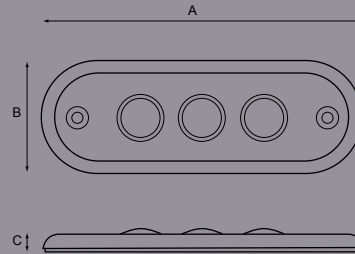

## Recessed LED Light

Part No.	A	B	C	D	E	F	G	LED Colour
575-1	mm 85	30	3	12	21			3 X 12v White
575-1A	mm 85	30	3	12	21			3 X 12v Amber
575-1B	mm 85	30	3	12	21			3 X 12v Blue
575-1R	mm 85	30	3	12	21			3 X 12v Red
575-2	mm 85	30	3	12	21			3 X 24v White
575-3	mm280	25	3	12	18			20 X 24v White
575-8	mm280	25	3	12	18			20 X 12v White
575 S	mm 94	37	14					

Part No. 575 S is a protective flexible shroud cover for the 3 LED lamp.

Lux reading @ 1Mtr. - 3LED white - 2lux

20LED white - 12lux

## Surface Fitting LED Light

Part No.	A	B	C	D	E	F	G	LED Colour
579-1	mm 83	30	8					White
579-2	mm 83	30	8					Red
579-3	mm 83	30	8					Blue

Dual voltage 12/24V surface fit 3 LED light with base gasket, clear lens and coloured LED's.

## Semi Recessed LED Light

Part No.	A	B	C	D	E	F	G	H	Finish
CL007	mm130	108	9	10					12V - Satin Silver

30 White LED's.

IP65 waterproof rating.

Lux reading @ 1 metre - 100 lux.