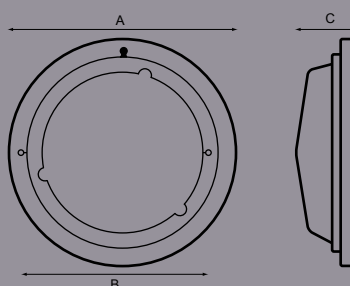

Part No. 575 S is a protective flexible shroud cover for the 3 LED lamp.

Lux reading @ 1Mtr. - 3LED white - 2lux

20LED white - 12lux

## Surface Fitting LED Light

Part No.	A	B	C	D	E	F	G	LED Colour
579-1	mm 83	30	8					White
579-2	mm 83	30	8					Red
579-3	mm 83	30	8					Blue

Dual voltage 12/24V surface fit 3 LED light with base gasket, clear lens and coloured LED's.

## Semi Recessed LED Light

Part No.	A	B	C	D	E	F	G	H	Finish
CL007	mm130	108	9	10					12V - Satin Silver

30 White LED's.

IP65 waterproof rating.

Lux reading @ 1 metre - 100 lux.

## Surface Fitting Roof Light

Part No.	A	B	C	D	E	F	G	H	Finish
RL65	mm174	158	50						White

Frosted polycarbonate lens.

12v/21w.