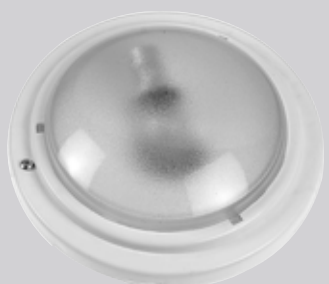

Part No. 575 S is a protective flexible shroud cover for the 3 LED lamp.

Lux reading @ 1Mtr. - 3LED white - 2lux

20LED white - 12lux

## Surface Fitting LED Light

Part No.	A	B	C	D	E	F	G	LED Colour
579-1	mm 83	30	8					White
579-2	mm 83	30	8					Red
579-3	mm 83	30	8					Blue

Dual voltage 12/24V surface fit 3 LED light with base gasket, clear lens and coloured LED's.

## Semi Recessed LED Light

Part No.	A	B	C	D	E	F	G	H	Finish
CL007	mm130	108	9	10					12V - Satin Silver

30 White LED's.

IP65 waterproof rating.

Lux reading @ 1 metre - 100 lux.

## Surface Fitting Roof Light

Part No.	A	B	C	D	E	F	G	H	Finish
RL65	mm174	158	50						White

Frosted polycarbonate lens.

12v/21w.