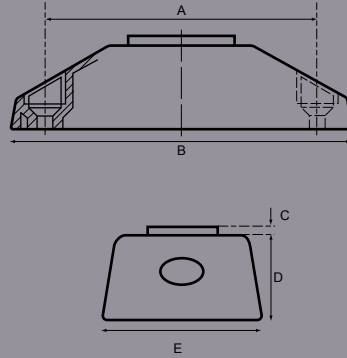

Plant On Bell Pushes

Part No.	A	B	C	D	E	F	G	H	Finish
167	mm 65	81	3	20	38				Yellow Body/Red Button
168	mm 65	81	3	20	38				Grey Body/Red Button

Material; ABS.

Button legend: stop in letters & braille.

Clocks

Part No.	A	B	C	D	E	F	G	H	Display
OE2001-K2412	200	70	55	7					12hr clock
OE2001-K2424	200	70	55	7					24hr clock

Numbers are illuminated in red.

Dual voltage 12/24v

Signs

Part No.	A	B	C	D	E	F	G	H	Display
OE2001-SB/TE	200	70	55	7					Seat Belt/Toilet Engaged
OE2001-TE	200	70	55	7					Toilet Engaged