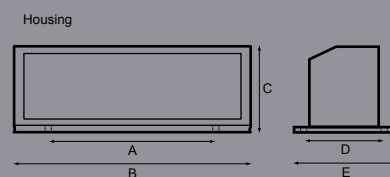

Housing

Part No.	A	B	C	D	E	F	G	H	Finish
OE2001-H	140	200	82	80	100			housing	Black

Suitable for clocks/signs on this page.