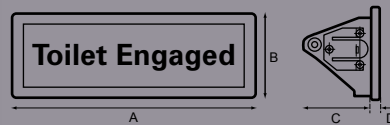

Plant On Bell Pushes

Part No.	A	B	C	D	E	F	G	H	Finish
167	mm 65	81	3	20	38				Yellow Body/Red Button
168	mm 65	81	3	20	38				Grey Body/Red Button

Material; ABS.

Button legend: stop in letters & braille.

Clocks

Part No.	A	B	C	D	E	F	G	H	Display
OE2001-K2412	200	70	55	7					12hr clock
OE2001-K2424	200	70	55	7					24hr clock

Numbers are illuminated in red.

Dual voltage 12/24v

Signs

Part No.	A	B	C	D	E	F	G	H	Display
OE2001-SB/TE	200	70	55	7					Seat Belt/Toilet Engaged
OE2001-TE	200	70	55	7					Toilet Engaged