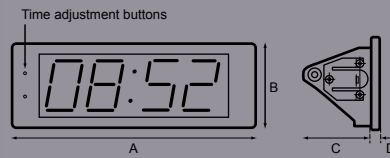

Plant On Bell Pushes

Part No.	A	B	C	D	E	F	G	H	Finish
167	mm 65	81	3	20	38				Yellow Body/Red Button
168	mm 65	81	3	20	38				Grey Body/Red Button

Material; ABS.

Button legend: stop in letters & braille.

Clocks

Part No.	A	B	C	D	E	F	G	H	Display
OE2001-K2412	200	70	55	7					12hr clock
OE2001-K2424	200	70	55	7					24hr clock

Numbers are illuminated in red.

Dual voltage 12/24v

Signs

Part No.	A	B	C	D	E	F	G	H	Display
OE2001-SB/TE	200	70	55	7					Seat Belt/Toilet Engaged
OE2001-TE	200	70	55	7					Toilet Engaged