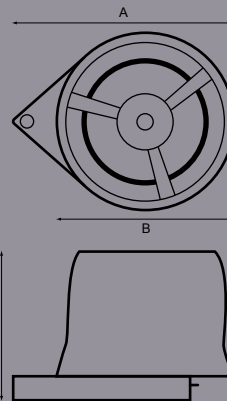

3 Position Dashboard Switch

Part No.	A	B	C	D	E	F	G	H	Finish
350S	mm 26	46	53						Black

Please specify voltage.

Illuminated with blower symbol.

Suitable for 3 speed air blowers.

Door Switch

Part No.	A	B	C	D	E	F	G	H	Finish
3901	mm 32	12	8	30	24	40			Zinc Plated

Miniature Buzzer

Part No.	A	B	C	D	E	F	G	H	Finish
73-1	mm 50	40	35		12 volt				Black
73-2	mm 50	40	35		24 volt				Black

Volume = 76 decibel continuous.

Surface Fitting Single Stroke Bell

Part No.	A	B	C	D	E	F	G	H	Finish
76-1	mm 85	45			12 volt				Silver
76-2	mm 85	45			24 volt				Silver