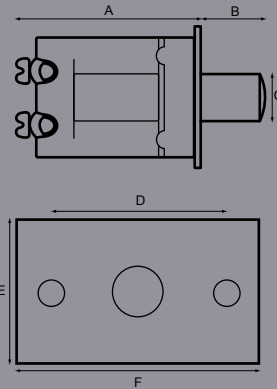

3 Position Dashboard Switch

Part No.	A	B	C	D	E	F	G	H	Finish
350S	mm 26	46	53						Black

Please specify voltage.

Illuminated with blower symbol.

Suitable for 3 speed air blowers.

Door Switch

Part No.	A	B	C	D	E	F	G	H	Finish
3901	mm 32	12	8	30	24	40			Zinc Plated

Miniature Buzzer

Part No.	A	B	C	D	E	F	G	H	Finish
73-1	mm 50	40	35		12 volt				Black
73-2	mm 50	40	35		24 volt				Black

Volume = 76 decibel continuous.

Surface Fitting Single Stroke Bell

Part No.	A	B	C	D	E	F	G	H	Finish
76-1	mm 85	45			12 volt				Silver
76-2	mm 85	45			24 volt				Silver