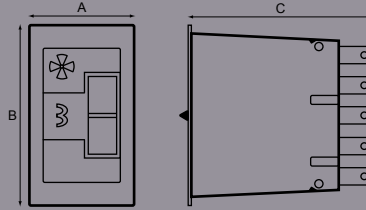

3 Position Dashboard Switch

Part No.	A	B	C	D	E	F	G	H	Finish
350S	mm 26	46	53						Black

Please specify voltage.

Illuminated with blower symbol.

Suitable for 3 speed air blowers.

Door Switch

Part No.	A	B	C	D	E	F	G	H	Finish
3901	mm 32	12	8	30	24	40			Zinc Plated

Miniature Buzzer

Part No.	A	B	C	D	E	F	G	H	Finish
73-1	mm 50	40	35		12 volt				Black
73-2	mm 50	40	35		24 volt				Black

Volume = 76 decibel continuous.

Surface Fitting Single Stroke Bell

Part No.	A	B	C	D	E	F	G	H	Finish
76-1	mm 85	45			12 volt				Silver
76-2	mm 85	45			24 volt				Silver