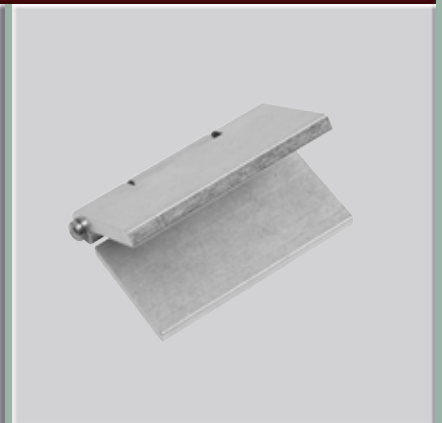

## 90° Coach Hinge

Part No.	A	B	C	D	E	F	G	H	Finish
6010086	mm 80	120	10	25					Self Colour

Steel hinge with polished steel pin and zinc plated nipple. 90° opening.  
 Material thickness 6mm.

## Aluminium Hinge

Part No.	A	B	C	D	E	F	G	H	Finish
2737989	mm 50	80	6	100	13				Self Colour

Fitted with zinc plated pin & PVC bushes

## Plastic Hinge

Part No.	A	B	C	D	E	F	G	H	Finish
623	mm 52	57	18	34	34				Black

Material: Acetal - supplied complete with screw covers.  
 Hinge holds open at 85° angle - torque 170 newtons.  
 Pin in stainless steel.