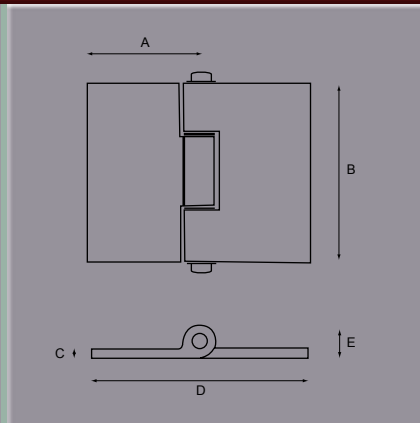

## 90° Coach Hinge

Part No.	A	B	C	D	E	F	G	H	Finish
6010086	mm 80	120	10	25					Self Colour

Steel hinge with polished steel pin and zinc plated nipple. 90° opening.  
 Material thickness 6mm.

## Aluminium Hinge

Part No.	A	B	C	D	E	F	G	H	Finish
2737989	mm 50	80	6	100	13				Self Colour

Fitted with zinc plated pin & PVC bushes

## Plastic Hinge

Part No.	A	B	C	D	E	F	G	H	Finish
623	mm 52	57	18	34	34				Black

Material: Acetal - supplied complete with screw covers.  
 Hinge holds open at 85° angle - torque 170 newtons.  
 Pin in stainless steel.