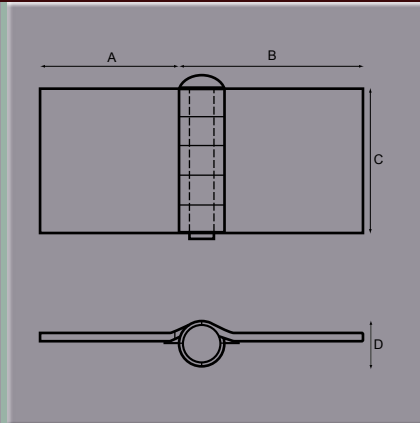

## 90° Coach Hinge

Part No.	A	B	C	D	E	F	G	H	Finish
6010086	mm 80	120	10	25					Self Colour

Steel hinge with polished steel pin and zinc plated nipple. 90° opening.  
 Material thickness 6mm.

## Plastic Hinge

Part No.	A	B	C	D	E	F	G	H	Finish
623	mm 52	57	18	34	34				Black

Material: Acetal - supplied complete with screw covers.  
 Hinge holds open at 85° angle - torque 170 newtons.  
 Pin in stainless steel.