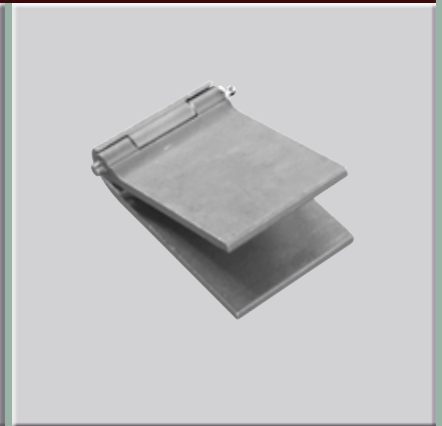

# Butt Hinges

## Steel Coach Hinge

Part No.	A	B	C	D	E	F	G	H	Finish
1710-1	mm 50	63	50	15					Self Colour

Material: Mild Steel 4mm thick  
 Supplied undrilled.

## 90° Coach Hinge

Part No.	A	B	C	D	E	F	G	H	Finish
6010086	mm 80	120	10	25					Self Colour

Steel hinge with polished steel pin and zinc plated nipple. 90° opening.  
 Material thickness 6mm.

## Aluminium Hinge

Part No.	A	B	C	D	E	F	G	H	Finish
2737989	mm 50	80	6	100	13				Self Colour

Fitted with zinc plated pin & PVC bushes