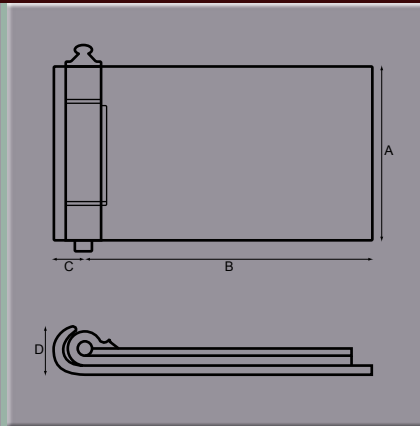

## Steel Coach Hinge

Part No.	A	B	C	D	E	F	G	H	Finish
1710-1	mm 50	63	50	15					Self Colour

Material: Mild Steel 4mm thick  
 Supplied undrilled.

## 90° Coach Hinge

Part No.	A	B	C	D	E	F	G	H	Finish
6010086	mm 80	120	10	25					Self Colour

Steel hinge with polished steel pin and zinc plated nipple. 90° opening.  
 Material thickness 6mm.

## Aluminium Hinge

Part No.	A	B	C	D	E	F	G	H	Finish
2737989	mm 50	80	6	100	13				Self Colour

Fitted with zinc plated pin & PVC bushes

## Plastic Hinge

Part No.	A	B	C	D	E	F	G	H	Finish
623	mm 52	57	18	34	34				Black

Material: Acetal - supplied complete with screw covers.  
 Hinge holds open at 85° angle - torque 170 newtons.  
 Pin in stainless steel.