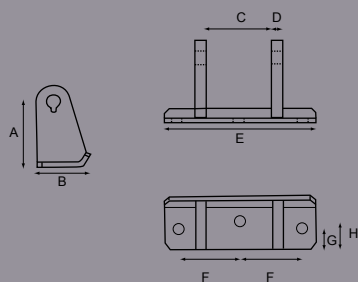

## Bolt On Hinge Bracket

Part No.	A	B	C	D	E	F	G	H	Finish
<b>0703 22203A</b>	mm 30	25	66	6	42	127	10	106	Stainless Steel

Fixing hole diameter 8.5mm

Supplied complete with nut & bolt

## 270° Rear Door Hinge

Part No.	A	B	C	D	E	F	G	H	Finish
<b>0701 03132</b>	mm 50	130	236	51	67	90	197	379	Stainless Steel

<b>0702 03104</b>	mm 50	130	236	51	67	90	197	379	Zinc Plated Steel
-------------------	-------	-----	-----	----	----	----	-----	-----	-------------------

Fixing holes diameter - 8.5mm

## Bolt On Hinge Bracket

Part No.	A	B	C	D	E	F	G	H	Finish
<b>0703 22201A</b>	mm 50	40	51	8	117	47	16	22	Stainless Steel

Fixing hole diameter 10.5mm

Supplied complete with nut & bolt

Overall height 63mm