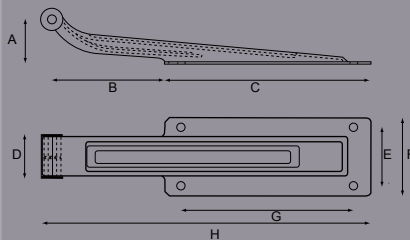

## Bolt On Hinge Bracket

Part No.	A	B	C	D	E	F	G	H	Finish
<b>0703 22203A</b>	mm 30	25	66	6	42	127	10	106	Stainless Steel

Fixing hole diameter 8.5mm

Supplied complete with nut & bolt

## 270° Rear Door Hinge

Part No.	A	B	C	D	E	F	G	H	Finish
<b>0701 03132</b>	mm 50	130	236	51	67	90	197	379	Stainless Steel

<b>0702 03104</b>	mm 50	130	236	51	67	90	197	379	Zinc Plated Steel
-------------------	-------	-----	-----	----	----	----	-----	-----	-------------------

Fixing holes diameter - 8.5mm

## Bolt On Hinge Bracket

Part No.	A	B	C	D	E	F	G	H	Finish
<b>0703 22201A</b>	mm 50	40	51	8	117	47	16	22	Stainless Steel

Fixing hole diameter 10.5mm

Supplied complete with nut & bolt

Overall height 63mm