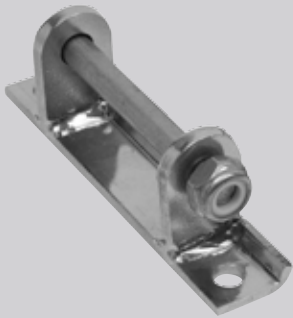

## Rear Door Hinge

Part No.	A	B	C	D	E	F	G	H	Finish
<b>0701 15766</b>	mm 30	103	141	66	47	65	102	256	Stainless Steel

Fixing holes diameter - 8.5mm

## Bolt On Hinge Bracket

Part No.	A	B	C	D	E	F	G	H	Finish
<b>0703 22203A</b>	mm 30	25	66	6	42	127	10	106	Stainless Steel

Fixing hole diameter 8.5mm

Supplied complete with nut & bolt

## 270° Rear Door Hinge

Part No.	A	B	C	D	E	F	G	H	Finish
<b>0701 03132</b>	mm 50	130	236	51	67	90	197	379	Stainless Steel

<b>0702 03104</b>	mm 50	130	236	51	67	90	197	379	Zinc Plated Steel
-------------------	-------	-----	-----	----	----	----	-----	-----	-------------------

Fixing holes diameter - 8.5mm