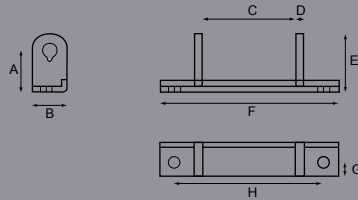

## Rear Door Hinge

Part No.	A	B	C	D	E	F	G	H	Finish
<b>0701 15766</b>	mm 30	103	141	66	47	65	102	256	Stainless Steel

Fixing holes diameter - 8.5mm

## Bolt On Hinge Bracket

Part No.	A	B	C	D	E	F	G	H	Finish
<b>0703 22203A</b>	mm 30	25	66	6	42	127	10	106	Stainless Steel

Fixing hole diameter 8.5mm

Supplied complete with nut & bolt

## 270° Rear Door Hinge

Part No.	A	B	C	D	E	F	G	H	Finish
<b>0701 03132</b>	mm 50	130	236	51	67	90	197	379	Stainless Steel

<b>0702 03104</b>	mm 50	130	236	51	67	90	197	379	Zinc Plated Steel
-------------------	-------	-----	-----	----	----	----	-----	-----	-------------------

## Bolt On Hinge Bracket

Part No.	A	B	C	D	E	F	G	H	Finish
<b>0703 22201A</b>	mm 50	40	51	8	117	47	16	22	Stainless Steel

Fixing hole diameter 10.5mm

Supplied complete with nut & bolt

Overall height 63mm