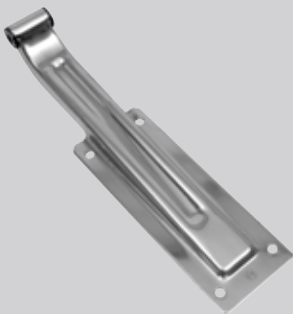

## Rear Door Hinge

Part No.	A	B	C	D	E	F	G	H	Finish
<b>0701 15766</b>	mm 30	103	141	66	47	65	102	256	Stainless Steel

Fixing holes diameter - 8.5mm

## Bolt On Hinge Bracket

Part No.	A	B	C	D	E	F	G	H	Finish
<b>0703 22203A</b>	mm 30	25	66	6	42	127	10	106	Stainless Steel

Fixing hole diameter 8.5mm

Supplied complete with nut & bolt

## 270° Rear Door Hinge

Part No.	A	B	C	D	E	F	G	H	Finish
<b>0701 03132</b>	mm 50	130	236	51	67	90	197	379	Stainless Steel

<b>0702 03104</b>	mm 50	130	236	51	67	90	197	379	Zinc Plated Steel
-------------------	-------	-----	-----	----	----	----	-----	-----	-------------------

Fixing holes diameter - 8.5mm