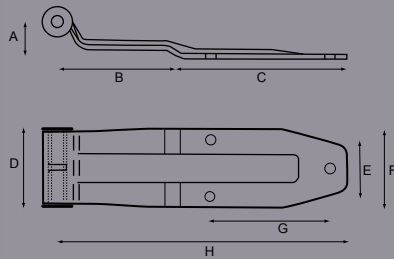

## Rear Door Hinge

Part No.	A	B	C	D	E	F	G	H	Finish
<b>0701 15766</b>	mm 30	103	141	66	47	65	102	256	Stainless Steel

Fixing holes diameter - 8.5mm

## Bolt On Hinge Bracket

Part No.	A	B	C	D	E	F	G	H	Finish
<b>0703 22203A</b>	mm 30	25	66	6	42	127	10	106	Stainless Steel

Fixing hole diameter 8.5mm

Supplied complete with nut & bolt

Fixing holes diameter - 8.5mm

## Bolt On Hinge Bracket

Part No.	A	B	C	D	E	F	G	H	Finish
<b>0703 22201A</b>	mm 50	40	51	8	117	47	16	22	Stainless Steel

Fixing hole diameter 10.5mm

Supplied complete with nut & bolt

Overall height 63mm