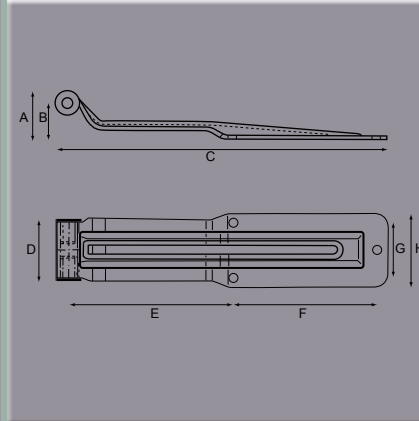

+44 (0)1454 319524
 sales@stedall.co.uk
 www.stedall.co.uk

Rear Door Hinges

Rear Door Hinges

Part No.	A	B	C	D	E	F	G	H	Finish
0701 23452A	mm 37	24	344	63	170	150	56	76	Stainless Steel
0702 23453A	mm 37	24	344	63	170	150	56	76	Zinc Plated Steel

Fixing hole diameter - 9mm

Bolt On Hinge Bracket

Part No.	A	B	C	D	E	F	G	H	Finish
0703 22211A	mm 37	29	63	8	49	140	61	17	Stainless Steel

Fixing hole diameter 9mm

Supplied complete with nut & bolt

Rear Door Hinge

Part No.	A	B	C	D	E	F	G	H	Finish
0701 22766D	mm 52	37	323	100	143	132	29	40	Stainless Steel

Fixing hole diameter - 10.2mm

Bolt On Hinge Bracket

Part No.	A	B	C	D	E	F	G	H	Finish
0703 22208A	mm 37	30	100	8	173	73	15	17	Stainless Steel

Fixing hole diameter 10.5mm

Supplied complete with nut & bolt

Overall height 50mm