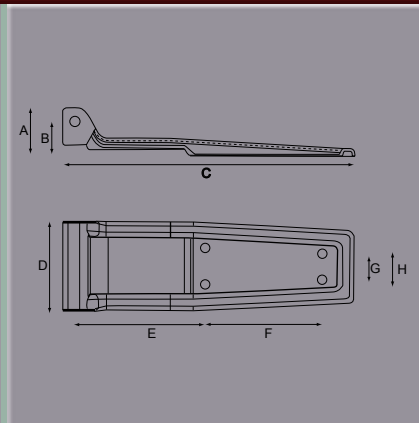

+44 (0)1454 319524
 sales@stedall.co.uk
 www.stedall.co.uk

Rear Door Hinges

Rear Door Hinges

Part No.	A	B	C	D	E	F	G	H	Finish
0701 23452A	mm 37	24	344	63	170	150	56	76	Stainless Steel
0702 23453A	mm 37	24	344	63	170	150	56	76	Zinc Plated Steel

Fixing hole diameter - 9mm

Bolt On Hinge Bracket

Part No.	A	B	C	D	E	F	G	H	Finish
0703 22211A	mm 37	29	63	8	49	140	61	17	Stainless Steel

Fixing hole diameter 9mm

Supplied complete with nut & bolt

Rear Door Hinge

Part No.	A	B	C	D	E	F	G	H	Finish
0701 22766D	mm 52	37	323	100	143	132	29	40	Stainless Steel

Fixing hole diameter - 10.2mm

Bolt On Hinge Bracket

Part No.	A	B	C	D	E	F	G	H	Finish
0703 22208A	mm 37	30	100	8	173	73	15	17	Stainless Steel

Fixing hole diameter 10.5mm

Supplied complete with nut & bolt

Overall height 50mm