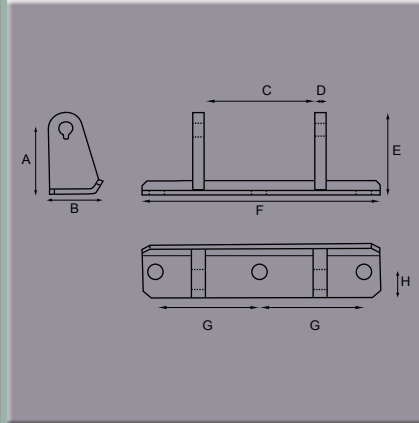

+44 (0)1454 319524
 sales@stedall.co.uk
 www.stedall.co.uk

Rear Door Hinges

Rear Door Hinges

Part No.	A	B	C	D	E	F	G	H	Finish
0701 23452A	mm 37	24	344	63	170	150	56	76	Stainless Steel
0702 23453A	mm 37	24	344	63	170	150	56	76	Zinc Plated Steel

Fixing hole diameter - 9mm

Bolt On Hinge Bracket

Part No.	A	B	C	D	E	F	G	H	Finish
0703 22211A	mm 37	29	63	8	49	140	61	17	Stainless Steel

Fixing hole diameter 9mm

Supplied complete with nut & bolt

Rear Door Hinge

Part No.	A	B	C	D	E	F	G	H	Finish
0701 22766D	mm 52	37	323	100	143	132	29	40	Stainless Steel

Fixing hole diameter - 10.2mm

Bolt On Hinge Bracket

Part No.	A	B	C	D	E	F	G	H	Finish
0703 22208A	mm 37	30	100	8	173	73	15	17	Stainless Steel

Fixing hole diameter 10.5mm

Supplied complete with nut & bolt

Overall height 50mm