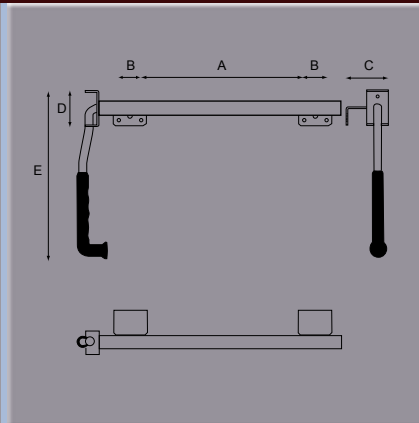

Fixing hole diameter 8.5mm.

Arm extension 270mm.

Door Retainer

Part No.	A	B	C	D	E	F	G	H	Finish
0723 21891	mm298	40	78	65	308				Stainless Steel

Stainless steel door retainer with moulded EPDM handle.

Fixing hole diameter 6mm & 8mm.

Arm extension 240mm.

Door Retainer

Part No.	A	B	C	D	E	F	G	H	Finish
0723 21892	mm300	65	52	76	325	32			Stainless Steel

Stainless Steel Door Retainer with moulded rubber handle and top hat bracket.

Fixing hole diameter 8mm.

Arm extension 240mm.

Door Retainer

Part No.	A	B	C	D	E	F	G	H	Finish
0723 01288	mm			30					Nickel Plated Brass
0723 01295	mm								Rubber
0723 01296	mm	67	86	45					Aluminium