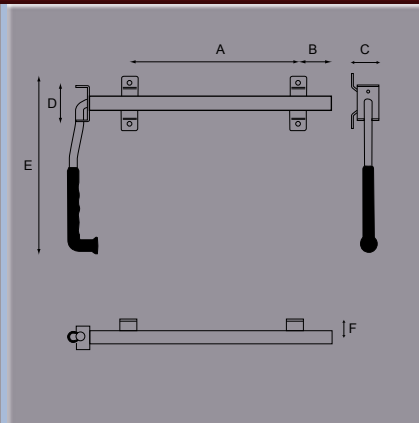

Fixing hole diameter 8.5mm.

Arm extension 270mm.

Door Retainer

Part No.	A	B	C	D	E	F	G	H	Finish
0723 21891	mm298	40	78	65	308				Stainless Steel

Stainless steel door retainer with moulded EPDM handle.

Fixing hole diameter 6mm & 8mm.

Arm extension 240mm.

Door Retainer

Part No.	A	B	C	D	E	F	G	H	Finish
0723 21892	mm300	65	52	76	325	32			Stainless Steel

Stainless Steel Door Retainer with moulded rubber handle and top hat bracket.

Fixing hole diameter 8mm.

Arm extension 240mm.

Door Retainer

Part No.	A	B	C	D	E	F	G	H	Finish
0723 01288	mm			30					Nickel Plated Brass
0723 01295	mm								Rubber
0723 01296	mm	67	86	45					Aluminium