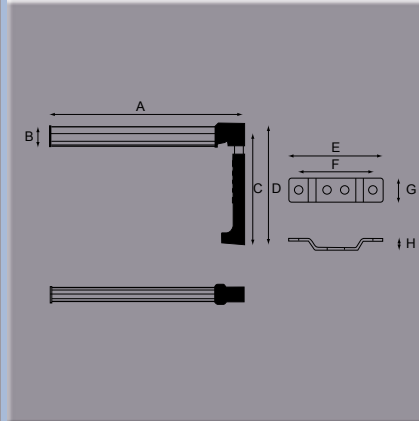

+44 (0)1454 319524
 sales@stedall.co.uk
 www.stedall.co.uk

Door Retainers

Door Retainer

Part No.	A	B	C	D	E	F	G	H	Finish
0723 24937	mm516	54	281	316	95	75	25	12	Aluminium

Anodised aluminium door retainer with stainless steel arm and moulded EPDM handle. Supplied complete with stainless steel fixing brackets, screws & washers.

Fixing hole diameter 8.5mm.

Arm extension 270mm.

Door Retainer

Part No.	A	B	C	D	E	F	G	H	Finish
0723 21891	mm298	40	78	65	308				Stainless Steel

Stainless steel door retainer with moulded EPDM handle.

Fixing hole diameter 6mm & 8mm.

Arm extension 240mm.

Door Retainer

Part No.	A	B	C	D	E	F	G	H	Finish
0723 21892	mm300	65	52	76	325	32			Stainless Steel

Stainless Steel Door Retainer with moulded rubber handle and top hat bracket.

Fixing hole diameter 8mm.

Arm extension 240mm.

Door Retainer

Part No.	A	B	C	D	E	F	G	H	Finish
0723 01288	mm			30					Nickel Plated Brass
0723 01295	mm								Rubber
0723 01296	mm	67	86	45					Aluminium