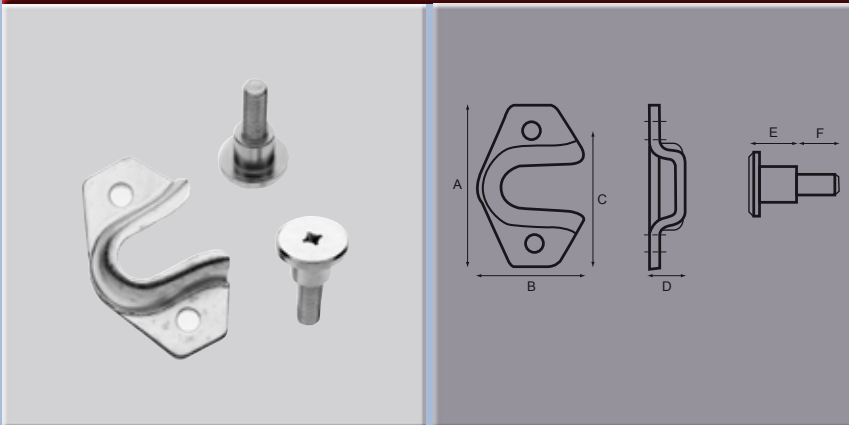

Door Dovetail

Part No.	A	B	C	D	E	F	G	H	Finish
3/13520	mm 65	40	45	14					Zinc Plated
3/13521	mm				13	19			Zinc Plated

Door Retainer

Part No.	A	B	C	D	E	F	G	H	Finish
2852	mm390	545	43						Zinc Plated
With bracket									

Door Retainer

Part No.	A	B	C	D	E	F	G	H	Finish
DR001	mm340	408	60	92	41	550			Zinc Plated Steel

Tube diameter: 14mm

Fixing holes: 6.5mm