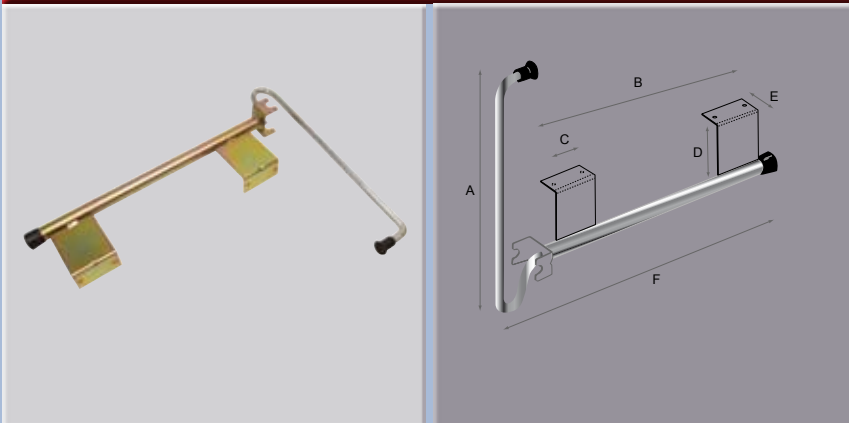

Door Dovetail

Part No.	A	B	C	D	E	F	G	H	Finish
3/13520	mm 65	40	45	14					Zinc Plated
3/13521	mm				13	19			Zinc Plated

Door Retainer

Part No.	A	B	C	D	E	F	G	H	Finish
2852	mm390	545	43						Zinc Plated
With bracket									

Door Retainer

Part No.	A	B	C	D	E	F	G	H	Finish
DR001	mm340	408	60	92	41	550			Zinc Plated Steel

Tube diameter: 14mm

Fixing holes: 6.5mm