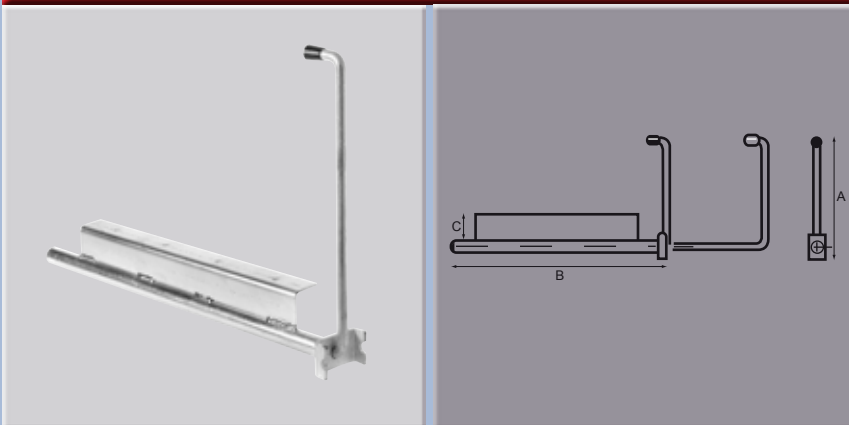

Door Dovetail

Part No.	A	B	C	D	E	F	G	H	Finish
3/13520	mm 65	40	45	14					Zinc Plated
3/13521	mm				13	19			Zinc Plated

Door Retainer

Part No.	A	B	C	D	E	F	G	H	Finish
2852	mm390	545	43						Zinc Plated
With bracket									

Door Retainer

Part No.	A	B	C	D	E	F	G	H	Finish
DR001	mm340	408	60	92	41	550			Zinc Plated Steel

Tube diameter: 14mm

Fixing holes: 6.5mm