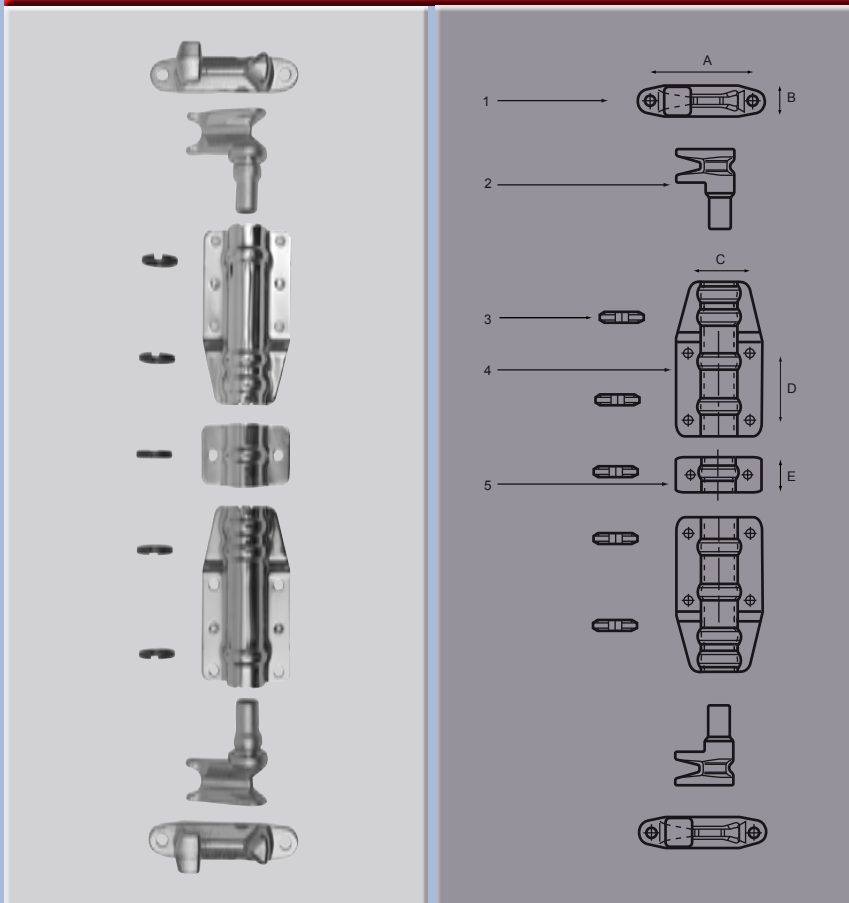

27mm Stainless Steel Locking Gear

Part No.	A	B	C	D	E	F	G	H	Finish
0712 22190	mm114	35	60	82	58				Stainless Steel

Consisting of:

1	Keepers	x	2
2	Cams	x	2
3	Caps	x	2
4	Washers	x	2
5	Bushes	x	5
6	Clamps	x	2
7	Clamp	x	1

27mm Stainless Steel Locking Gear

Part No.	A	B	C	D	E	F	G	H	Finish
0712 22188	mm114	35	60	80	58				Stainless Steel

Consisting of:

1	Keepers	x	2
2	Cams	x	2
3	Bushes	x	5
4	Outer Clamp	x	2
5	Inner Clamp	x	1