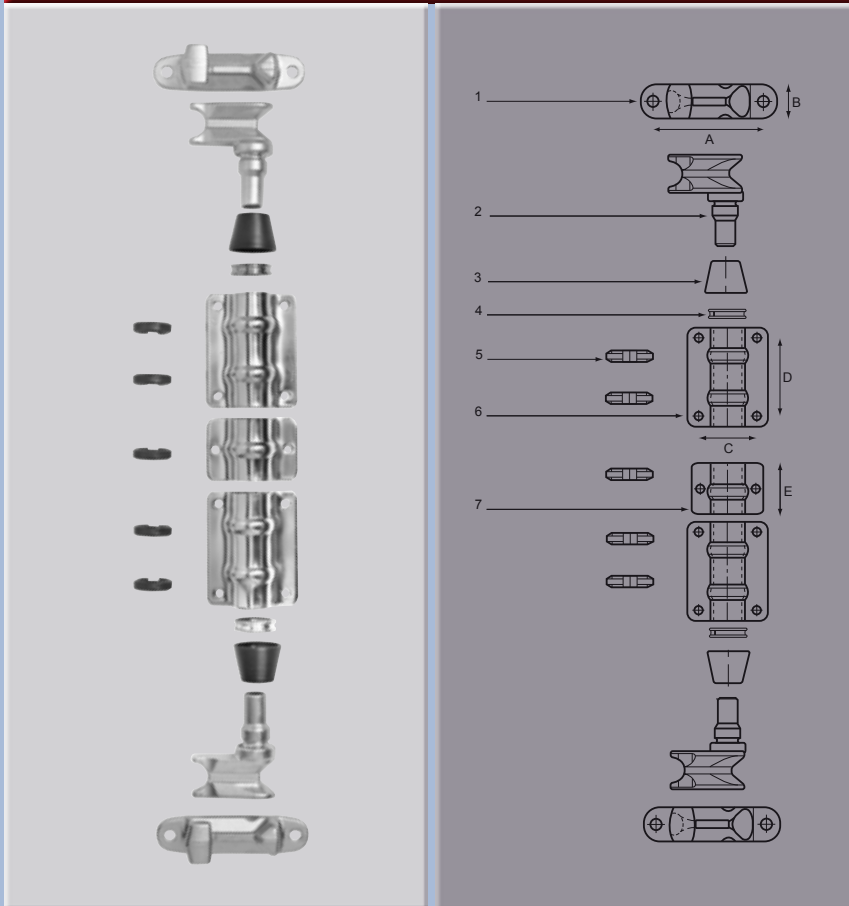

27mm Stainless Steel Locking Gear

Part No.	A	B	C	D	E	F	G	H	Finish
0712 22190	mm114	35	60	82	58				Stainless Steel

Consisting of:

1	Keepers	x	2
2	Cams	x	2
3	Caps	x	2
4	Washers	x	2
5	Bushes	x	5
6	Clamps	x	2
7	Clamp	x	1

27mm Stainless Steel Locking Gear

Part No.	A	B	C	D	E	F	G	H	Finish
0712 22188	mm114	35	60	80	58				Stainless Steel

Consisting of:

1	Keepers	x	2
2	Cams	x	2
3	Bushes	x	5
4	Outer Clamp	x	2
5	Inner Clamp	x	1