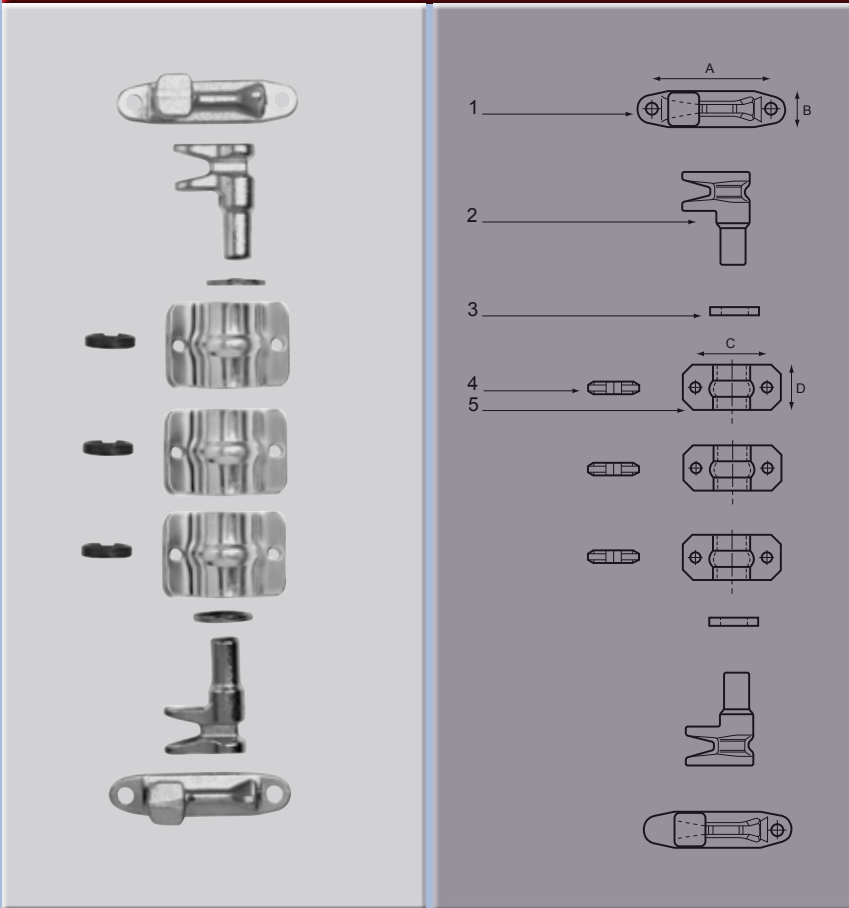

22mm Stainless Steel Locking Gear

Part No.	A	B	C	D	E	F	G	H	Finish
0712 23589	mm100	30	60	40					Stainless Steel

Consisting of:

1	Keepers	x	2
2	Cams	x	2
3	Washers	x	2
4	Bushes	x	3
5	Clamps	x	3

22mm Stainless Steel Locking Gear

Part No.	A	B	C	D	E	F	G	H	Finish
0712 22167	mm100	31	78	149	40				Stainless Steel

Consisting of:

1	Keepers	x	2
2	Cams	x	2
3	Bushes	x	5
4	Outer Clamp	x	2
5	Inner Clamp	x	1