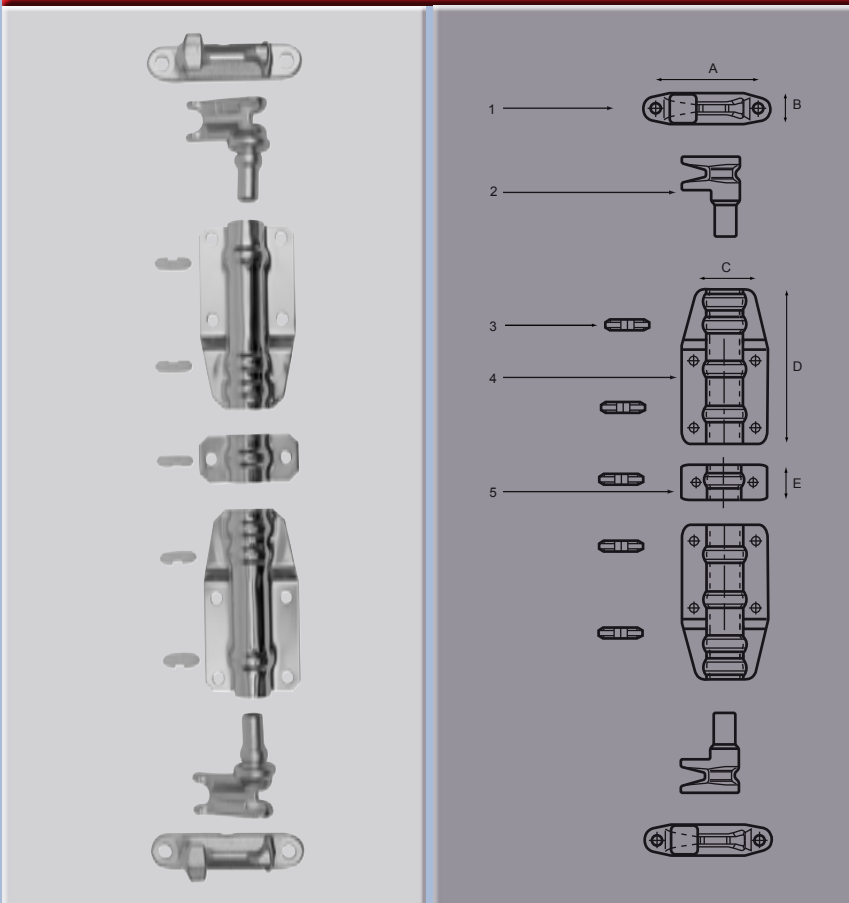

22mm Stainless Steel Locking Gear

Part No.	A	B	C	D	E	F	G	H	Finish
0712 23589	mm100	30	60	40					Stainless Steel

Consisting of:

1	Keepers	x	2
2	Cams	x	2
3	Washers	x	2
4	Bushes	x	3
5	Clamps	x	3

22mm Stainless Steel Locking Gear

Part No.	A	B	C	D	E	F	G	H	Finish
0712 22167	mm100	31	78	149	40				Stainless Steel

Consisting of:

1	Keepers	x	2
2	Cams	x	2
3	Bushes	x	5
4	Outer Clamp	x	2
5	Inner Clamp	x	1