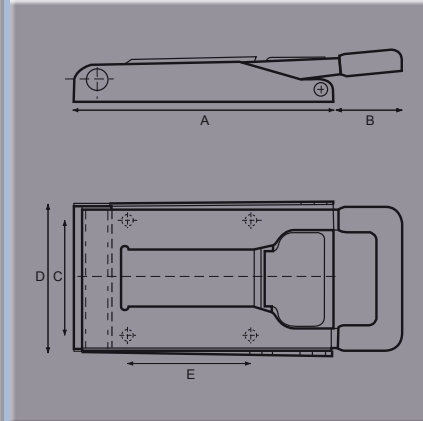

+44 (0)1454 319524
 sales@stedall.co.uk
 www.stedall.co.uk

Stainless Door Gear

Stainless Steel Handle - 16mm bar

Part No.	A	B	C	D	E	F	G	H	Finish
0719 22041A	mm200	54	90	118	95				Stainless Steel.

External handle. Can be opened from inside using Part No. 0719 22131.

Stainless Steel Tube For Door Locks

Part No.	A	B	C	D	E	F	G	H	Finish
0719 13949	mm 16	12	2500						Stainless Steel
0719 13992	mm 22	18	2800						Stainless Steel
0719 16344	mm 22	18	2500						Stainless Steel
0719 16324	mm 27	22	2600						Stainless Steel
0719 21058	mm 27	22	3000						Stainless Steel

Internal Emergency Opening Device

Part No.	A	B	C	D	E	F	G	H	Finish
0719 22131	mm130	90	30	82	22				Black

Stainless Steel Handle - 22mm Tube

Part No.	A	B	C	D	E	F	G	H	Finish
0719 22042B	mm 37	44	200	119	90	95			Stainless Steel

Can be opened from the inside using Part No. 0719 22131
 Fixing holes: 8.5mm