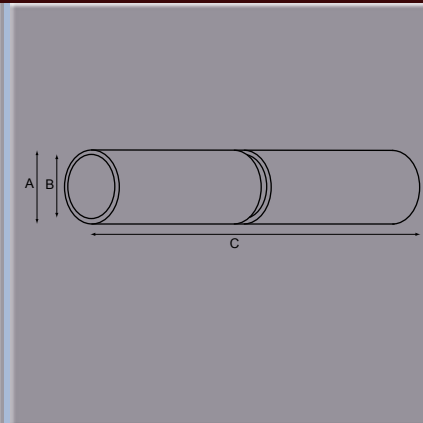

+44 (0)1454 319524
 sales@stedall.co.uk
 www.stedall.co.uk

Stainless Door Gear

Stainless Steel Handle - 16mm bar

Part No.	A	B	C	D	E	F	G	H	Finish
0719 22041A	mm200	54	90	118	95				Stainless Steel.

External handle. Can be opened from inside using Part No. 0719 22131.

Stainless Steel Tube For Door Locks

Part No.	A	B	C	D	E	F	G	H	Finish
0719 13949	mm 16	12	2500						Stainless Steel
0719 13992	mm 22	18	2800						Stainless Steel
0719 16344	mm 22	18	2500						Stainless Steel
0719 16324	mm 27	22	2600						Stainless Steel
0719 21058	mm 27	22	3000						Stainless Steel

Internal Emergency Opening Device

Part No.	A	B	C	D	E	F	G	H	Finish
0719 22131	mm130	90	30	82	22				Black

Stainless Steel Handle - 22mm Tube

Part No.	A	B	C	D	E	F	G	H	Finish
0719 22042B	mm 37	44	200	119	90	95			Stainless Steel

Can be opened from the inside using Part No. 0719 22131
 Fixing holes: 8.5mm