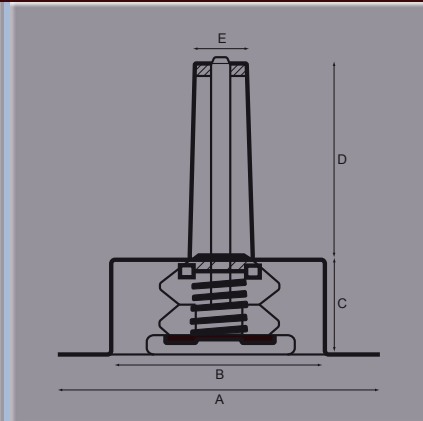

+44 (0)1454 319524
 sales@stedall.co.uk
 www.stedall.co.uk

Stainless Door Gear

Stainless Steel Handle - 16mm bar

Part No.	A	B	C	D	E	F	G	H	Finish
0719 22041A	mm200	54	90	118	95				Stainless Steel.

External handle. Can be opened from inside using Part No. 0719 22131.

Stainless Steel Tube For Door Locks

Part No.	A	B	C	D	E	F	G	H	Finish
0719 13949	mm 16	12	2500						Stainless Steel
0719 13992	mm 22	18	2800						Stainless Steel
0719 16344	mm 22	18	2500						Stainless Steel
0719 16324	mm 27	22	2600						Stainless Steel
0719 21058	mm 27	22	3000						Stainless Steel

Internal Emergency Opening Device

Part No.	A	B	C	D	E	F	G	H	Finish
0719 22131	mm130	90	30	82	22				Black

Stainless Steel Handle - 22mm Tube

Part No.	A	B	C	D	E	F	G	H	Finish
0719 22042B	mm 37	44	200	119	90	95			Stainless Steel

Can be opened from the inside using Part No. 0719 22131
 Fixing holes: 8.5mm