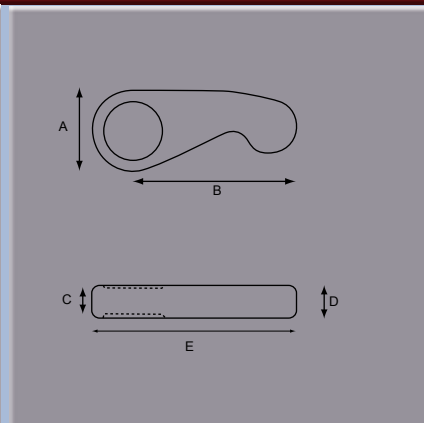

Keepers - 16mm

Part No.	A	B	C	D	E	F	G	H	Finish
0719 20618A	mm 11	6	112	32	92				Stainless Steel
0719 20619A	mm 11	6	112	32	92				Stainless Steel

Part No. 0719 20618 is right hand

Forged keeper for 16mm recessed door locks, 11mm working depth

Fixing holes: 8.5mm

Drawing shows right hand keeper

Cam - 16mm

Part No.	A	B	C	D	E	F	G	H	Finish
0719 20622	mm 24	48	9	10	60				Stainless Steel

Forged cam for 16mm recessed door locks

16mm Stainless Steel Locking Gear

Part No.	A	B	C	D	E	F	G	H	Finish
0712 22163	mm80	28	48	45					Stainless Steel

Consisting :

- 1 Keepers x 2
- 2 Cams x 2
- 3 Washers x 2
- 4 Half bushes x 6
- 5 Clamps x 3