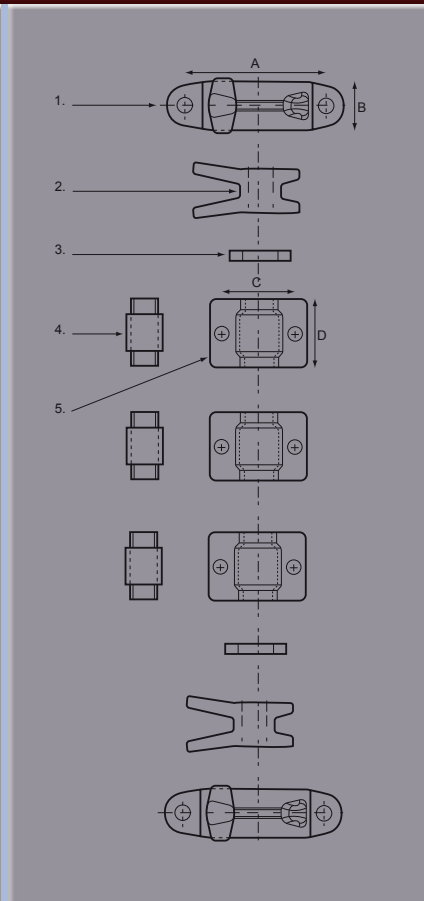

Keepers - 16mm

Part No.	A	B	C	D	E	F	G	H	Finish
0719 20618A	mm 11	6	112	32	92				Stainless Steel
0719 20619A	mm 11	6	112	32	92				Stainless Steel

Part No. 0719 20618 is right hand

Forged keeper for 16mm recessed door locks, 11mm working depth

Fixing holes: 8.5mm

Drawing shows right hand keeper

Cam - 16mm

Part No.	A	B	C	D	E	F	G	H	Finish
0719 20622	mm 24	48	9	10	60				Stainless Steel

Forged cam for 16mm recessed door locks

16mm Stainless Steel Locking Gear

Part No.	A	B	C	D	E	F	G	H	Finish
0712 22163	mm80	28	48	45					Stainless Steel

Consisting :

- 1 Keepers x 2
- 2 Cams x 2
- 3 Washers x 2
- 4 Half bushes x 6
- 5 Clamps x 3