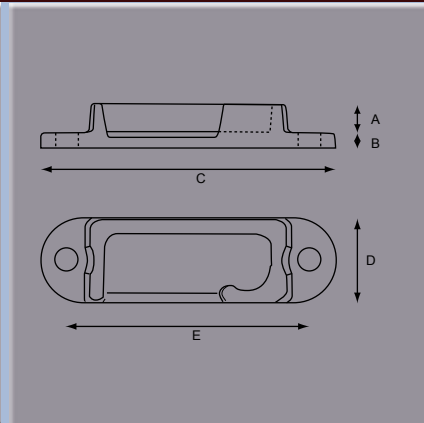

Keepers - 16mm

Part No.	A	B	C	D	E	F	G	H	Finish
0719 20618A	mm 11	6	112	32	92				Stainless Steel
0719 20619A	mm 11	6	112	32	92				Stainless Steel

Part No. 0719 20618 is right hand

Forged keeper for 16mm recessed door locks, 11mm working depth

Fixing holes: 8.5mm

Drawing shows right hand keeper

Cam - 16mm

Part No.	A	B	C	D	E	F	G	H	Finish
0719 20622	mm 24	48	9	10	60				Stainless Steel

Forged cam for 16mm recessed door locks

16mm Stainless Steel Locking Gear

Part No.	A	B	C	D	E	F	G	H	Finish
0712 22163	mm80	28	48	45					Stainless Steel

Consisting :

- 1 Keepers x 2
- 2 Cams x 2
- 3 Washers x 2
- 4 Half bushes x 6
- 5 Clamps x 3