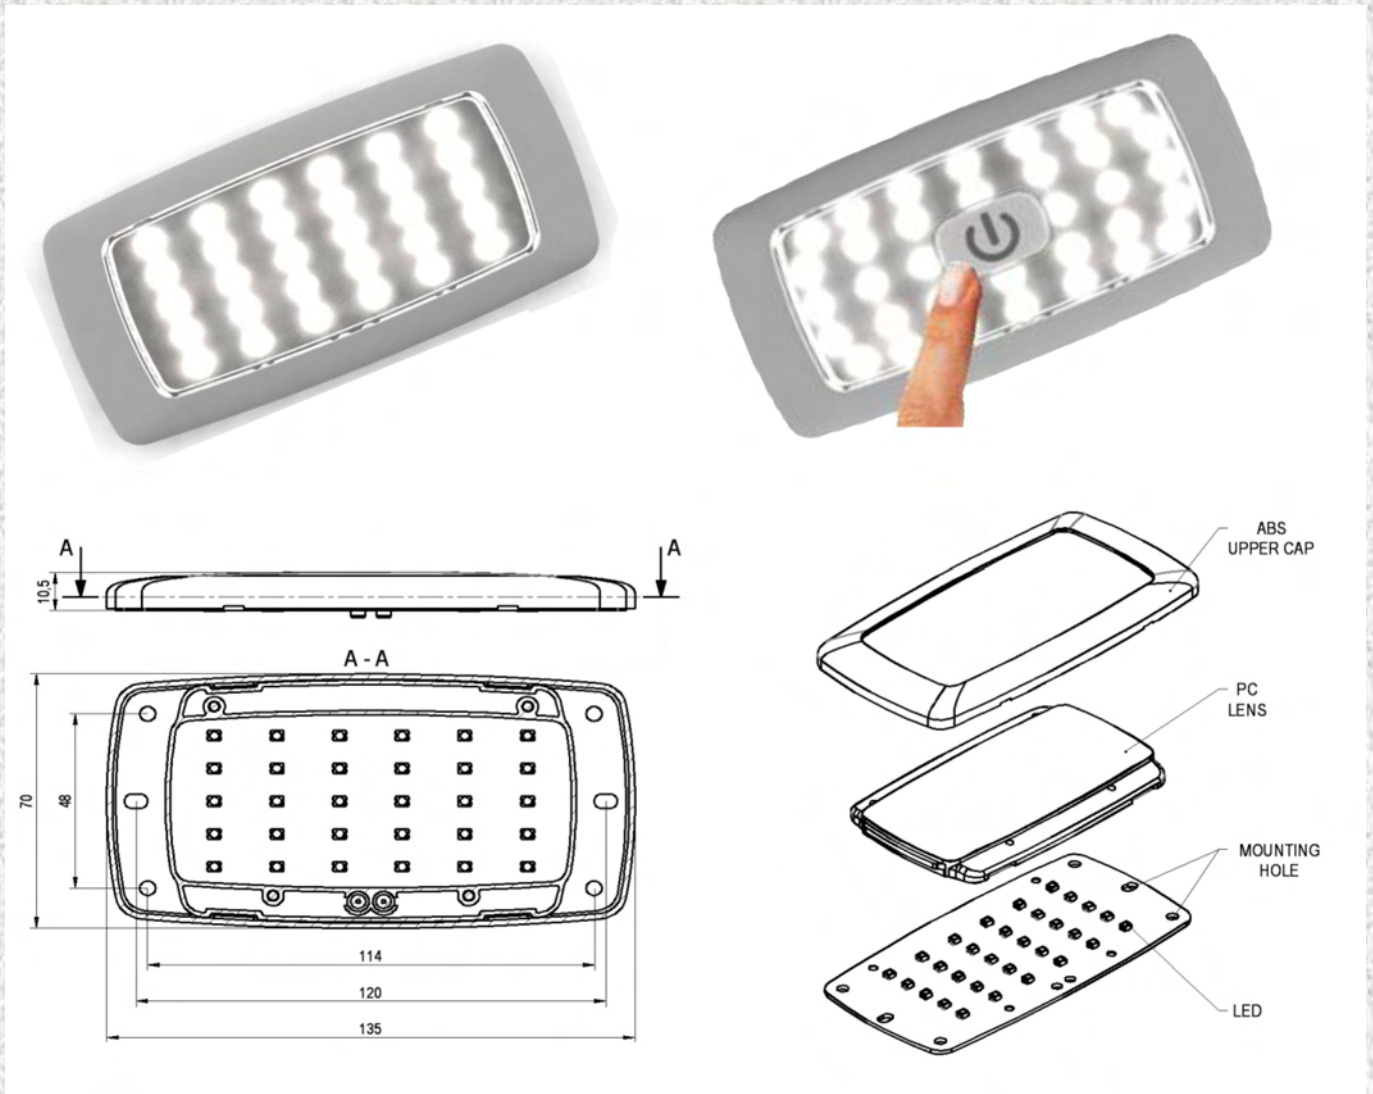

## NEW LIGHTING PRODUCT

584-1 (12 volt) un-switched 30 LED Surface Mount

584-3 (12 volt) switched 30 LED Surface Mount

Product	Voltage	Max Current	Lux@ 1 Meter
584-1	12v	150mA	24
584-3	12v	150mA	27

**Stedall (Vehicle Fittings) Limited**  
**Badminton Road Trading Estate, Yate, Bristol, BS37 5JS, United Kingdom**  
**Telephone +44 (0) 1454 319524 Fax +44 (0) 1454 312077**  
**sales@stedall.co.uk www.stedall.co.uk**