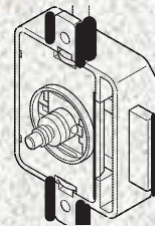

DATE 10/11

stedall

NEW PUSH BUTTON LOCKS & STAYS

Push Button Lock (Part Number 3556)

- Well suited for the Bus, RV or Boating industries
- Locks operate by push button without a key
- All push button locks can be used in wet areas
- When locked there is no protrusion of the knob

Push-Lock featuring a push-button locking mechanism which is used as a deadbolt lock for doors or drawers.

Sprung Lid Stay (Part Number 6528)

- With internal spring
- Reversible, can be installed left or right
- Material: steel;
- Finish: chrome-plated
- Dual-purpose integrated spring
- Holds lid securely in open or closed position.
- Use one or two stays, depending on lid weight.
- Length 130mm (rivet to rivet)