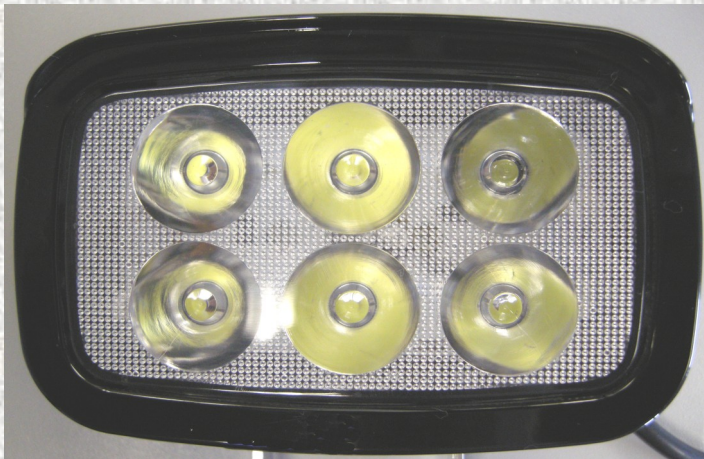

### **LED WORKLAMP**

Part Number 214LED

Waterproof IP66 Work Light  
complete with 2 metres of cable

Black Painted Aluminium Die Casting  
Stainless Steel Mounting Bracket.

Polycarbonate Lens & Surround

6 X Super Bright LEDs at 1.2 watts  
Each Multi-voltage 10-30v DC